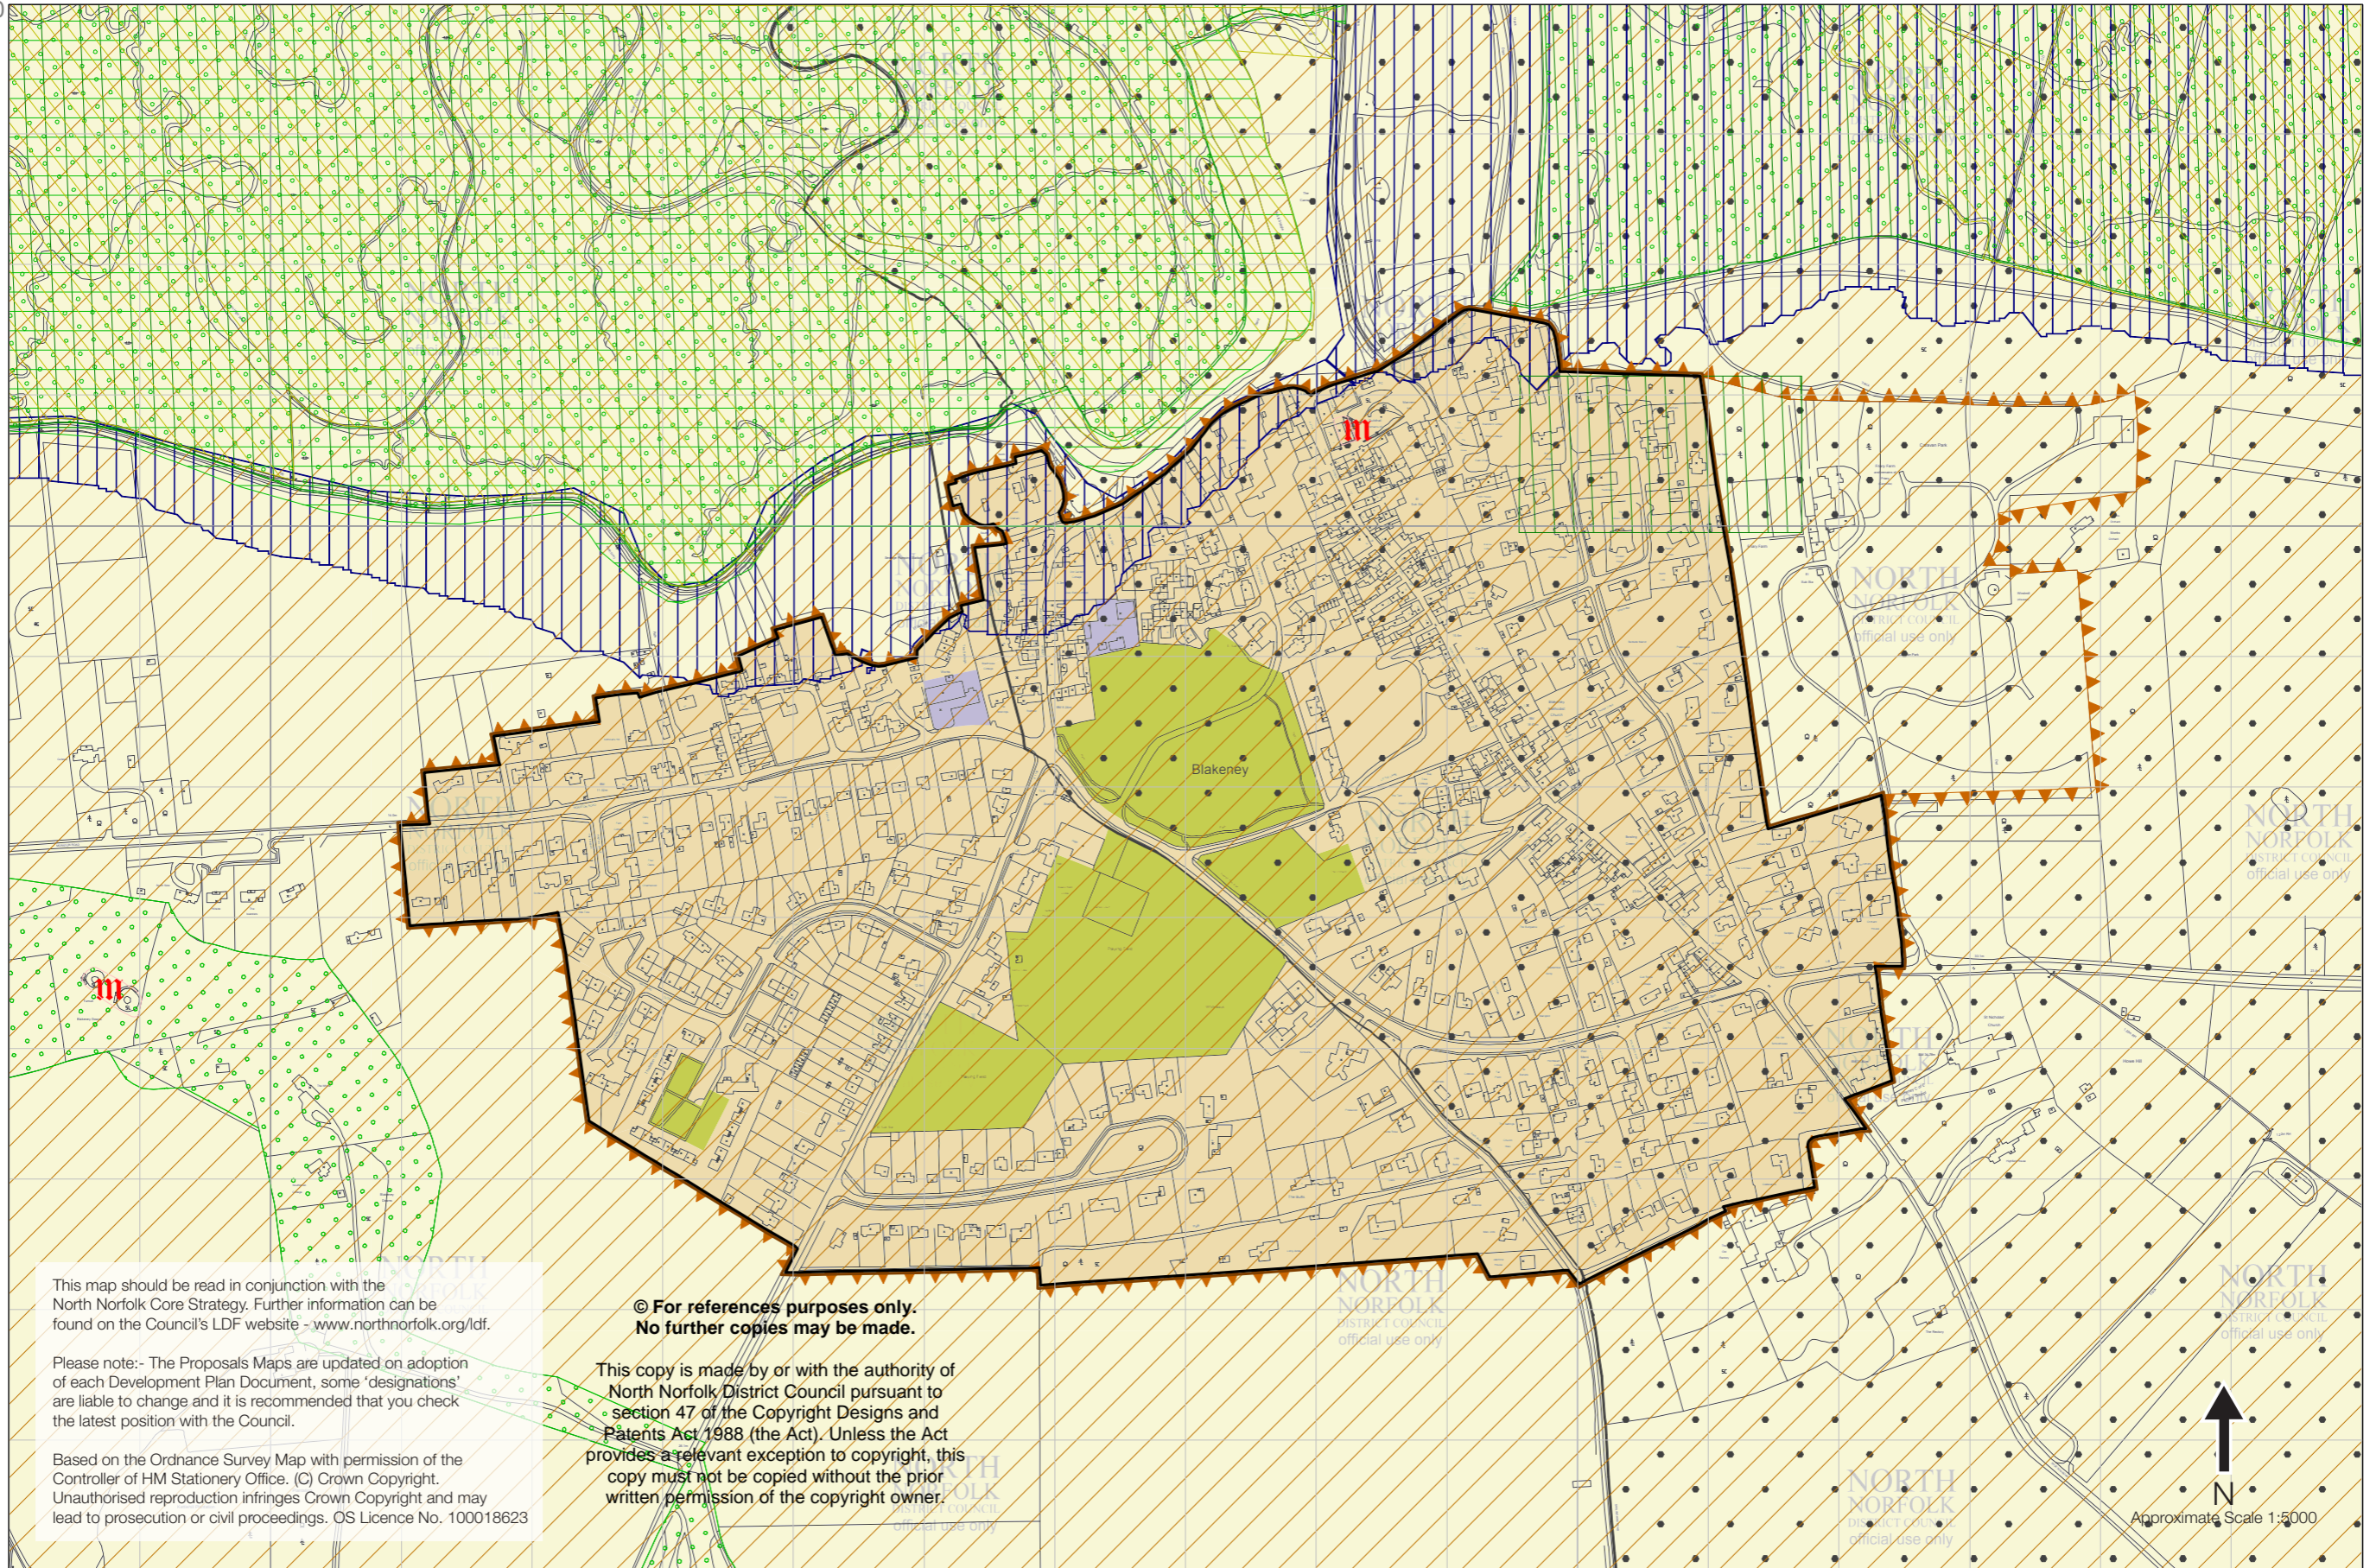

PROPOSALS MAPS
Proposal Map No. 13 of 24
Blakeney

344400

This map should be read in conjunction with the North Norfolk Core Strategy. Further information can be found on the Council's LDF website - www.northnorfolk.org/ldf.

Please note:- The Proposals Maps are updated on adoption of each Development Plan Document, some 'designations' are liable to change and it is recommended that you check the latest position with the Council.

Based on the Ordnance Survey Map with permission of the Controller of HM Stationary Office. (C) Crown Copyright. Unauthorised reproduction infringes Crown Copyright and may lead to prosecution or civil proceedings. OS Licence No. 100018623

Approximate Scale 1:5000

343200

601800

603600