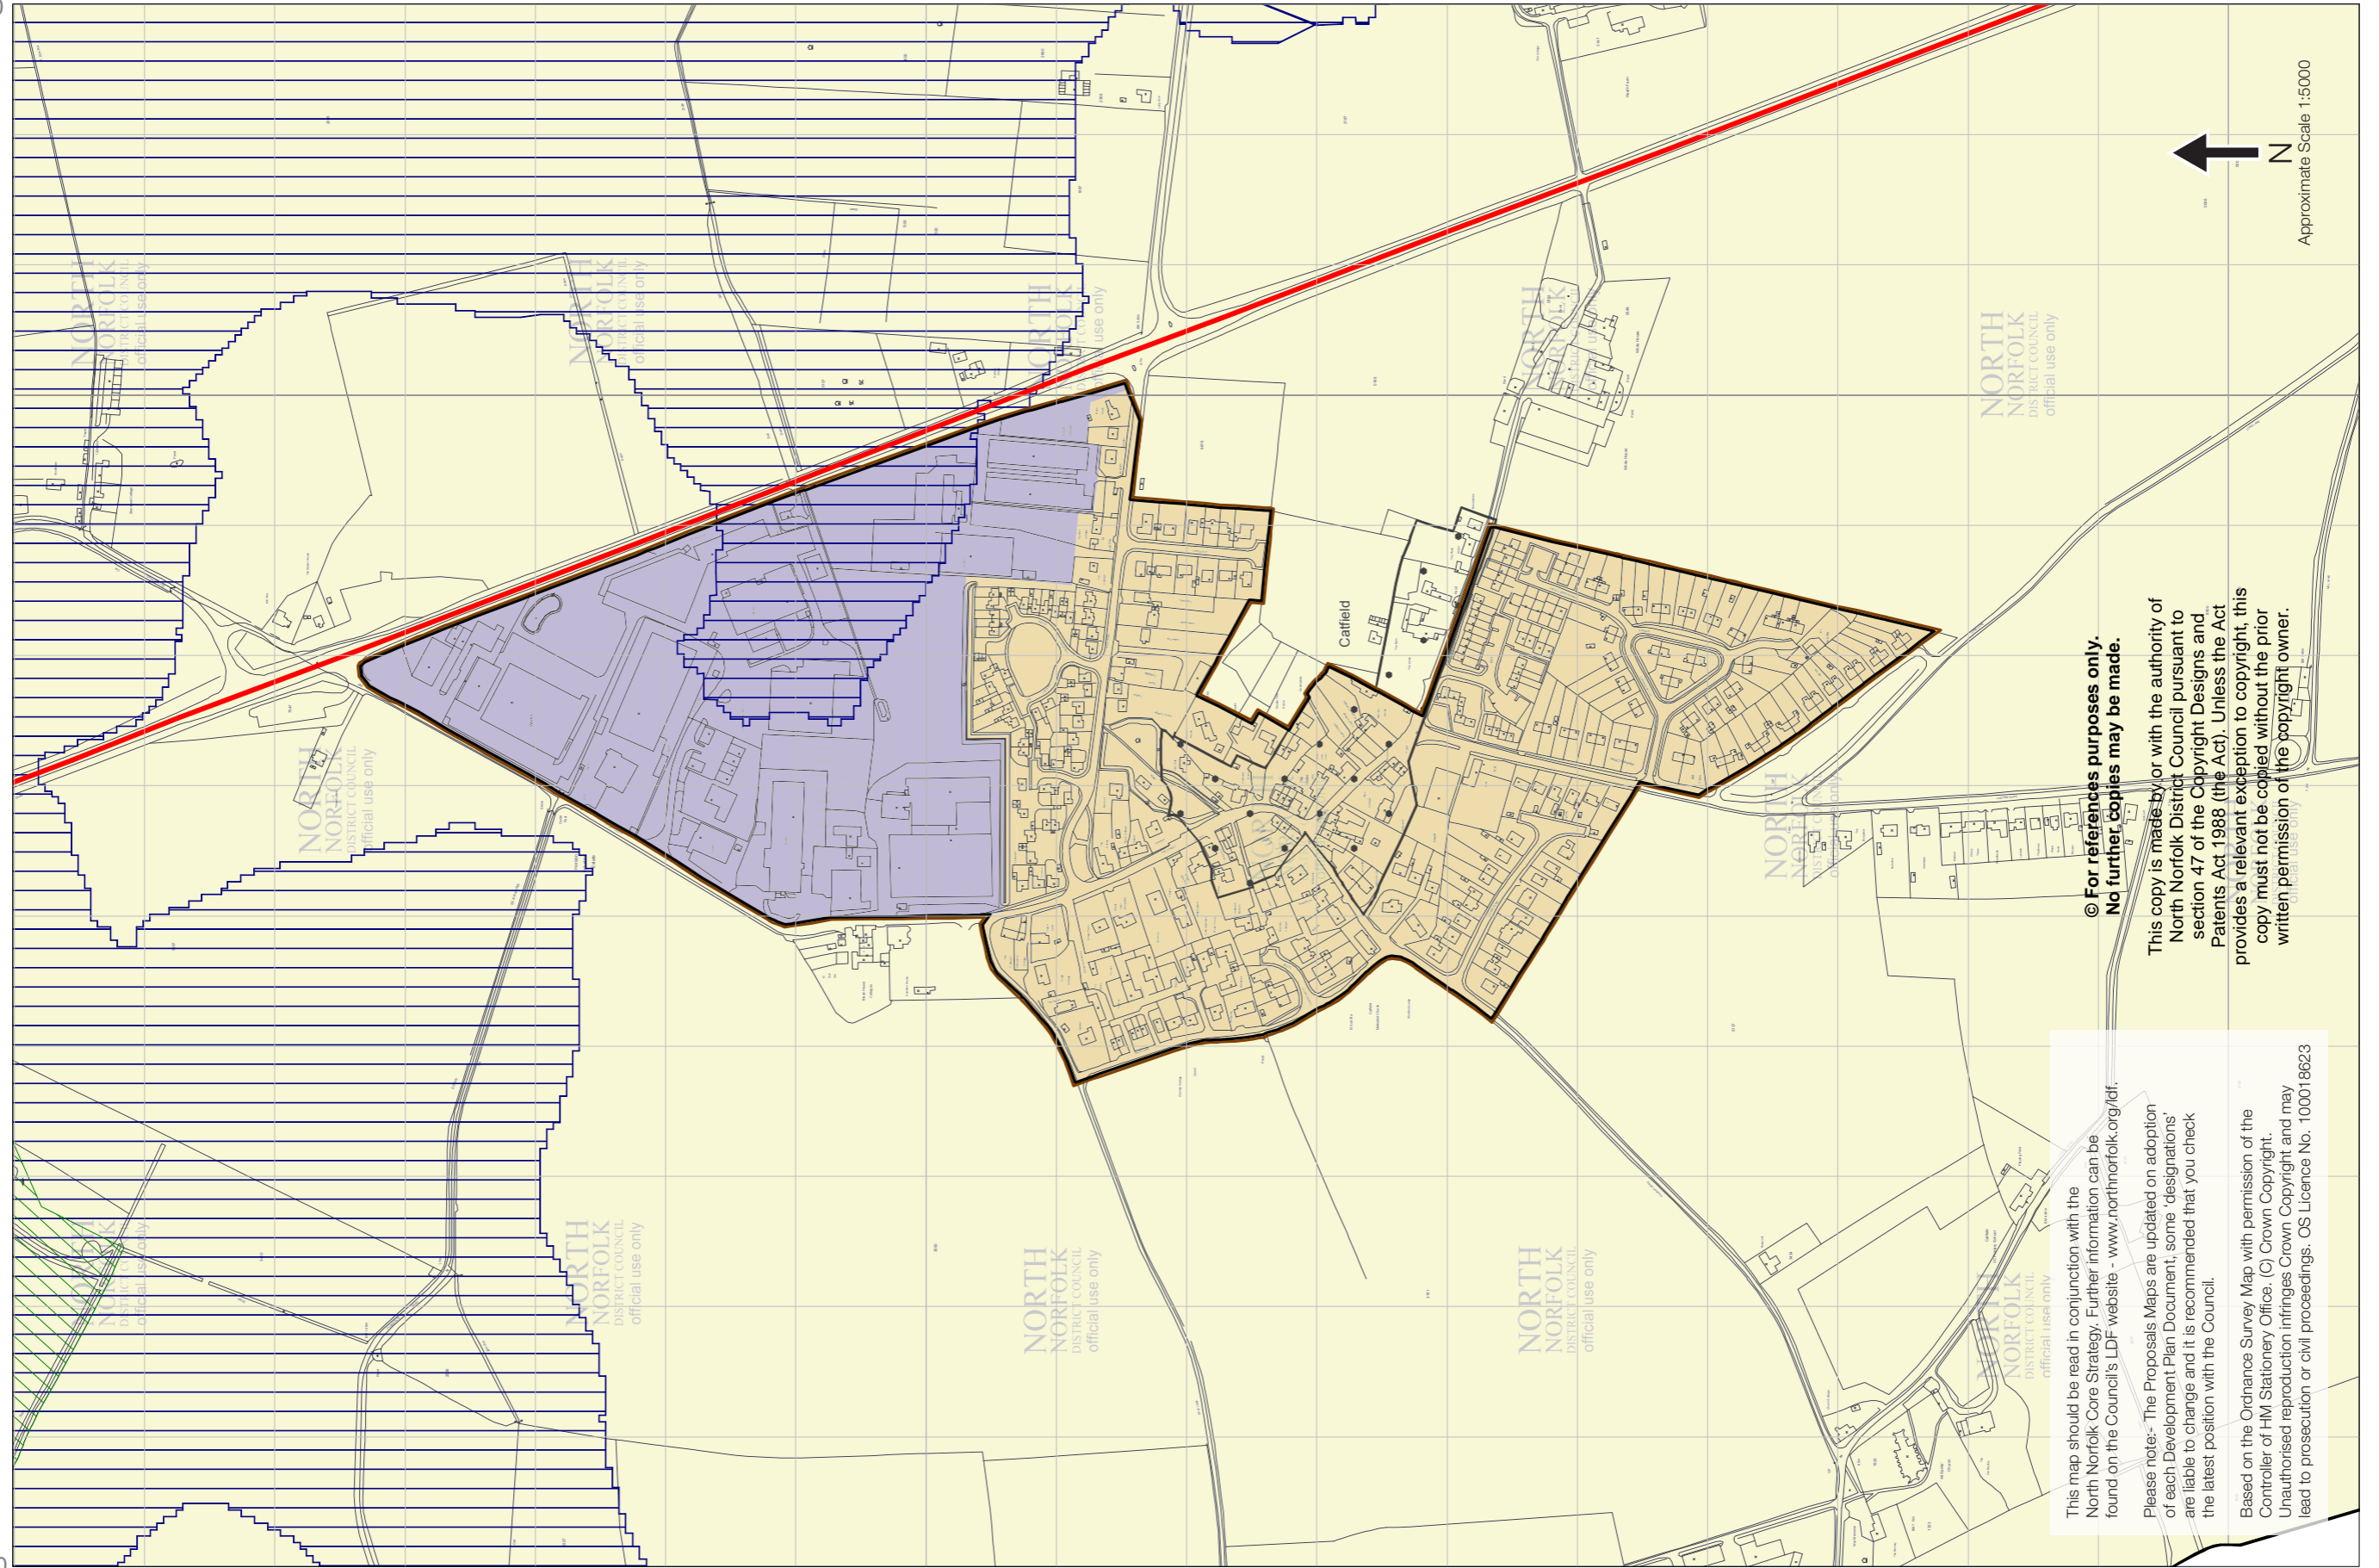

PROPOSALS MAPS  
Proposal Map No. 22 of 24  
Catfield

639300

638100

Approximate Scale 1:5000

**© For references purposes only. No further copies may be made.**  
This copy is made by or with the authority of North Norfolk District Council pursuant to section 47 of the Copyright Designs and Patents Act 1988 (the Act). Unless the Act provides a relevant exception to copyright, this copy must not be copied without the prior written permission of the copyright owner.

This map should be read in conjunction with the North Norfolk Core Strategy. Further information can be found on the Council's LDF-website - [www.norfolk.gov.uk](http://www.norfolk.gov.uk).  
Please note:- The Proposals Maps are updated on adoption of each Development Plan Document, some 'designations' are liable to change and it is recommended that you check the latest position with the Council.  
Based on the Ordnance Survey Map with permission of the Controller of HM Stationery Office. (C) Crown Copyright. Unauthorised reproduction infringes Crown Copyright and may lead to prosecution or civil proceedings. OS Licence No. 100018623

320900

322700