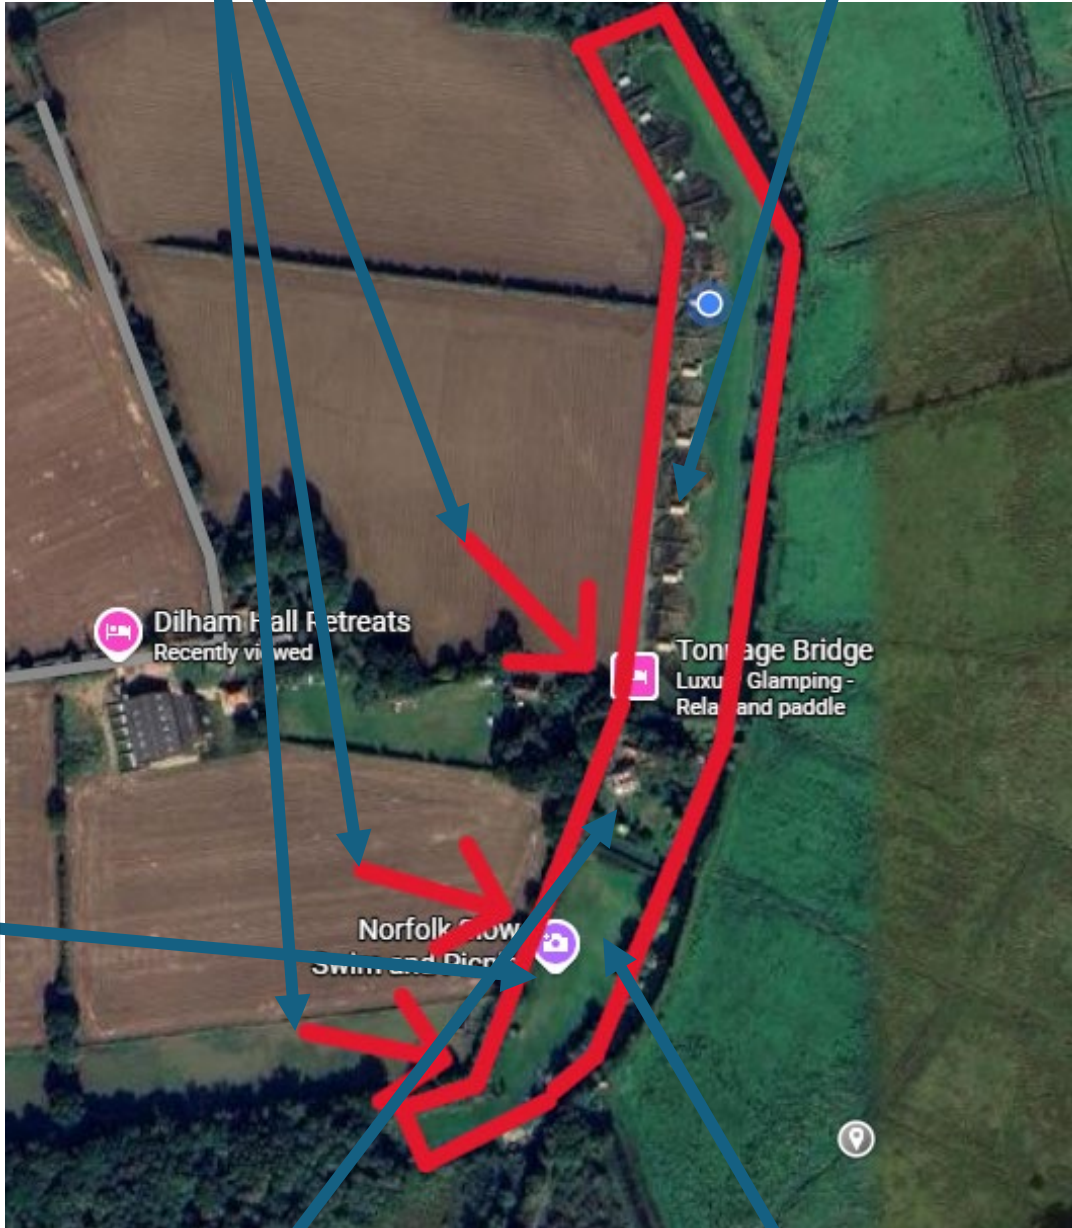

3 x Access & Egress to site

Alcohol consumption in
Glamping Pods

WC &
Shower
facilities

Private house, no
licensable activity

Live & Recorded Music &
Alcohol consumed in adjacent
field for Beer & Pizza events