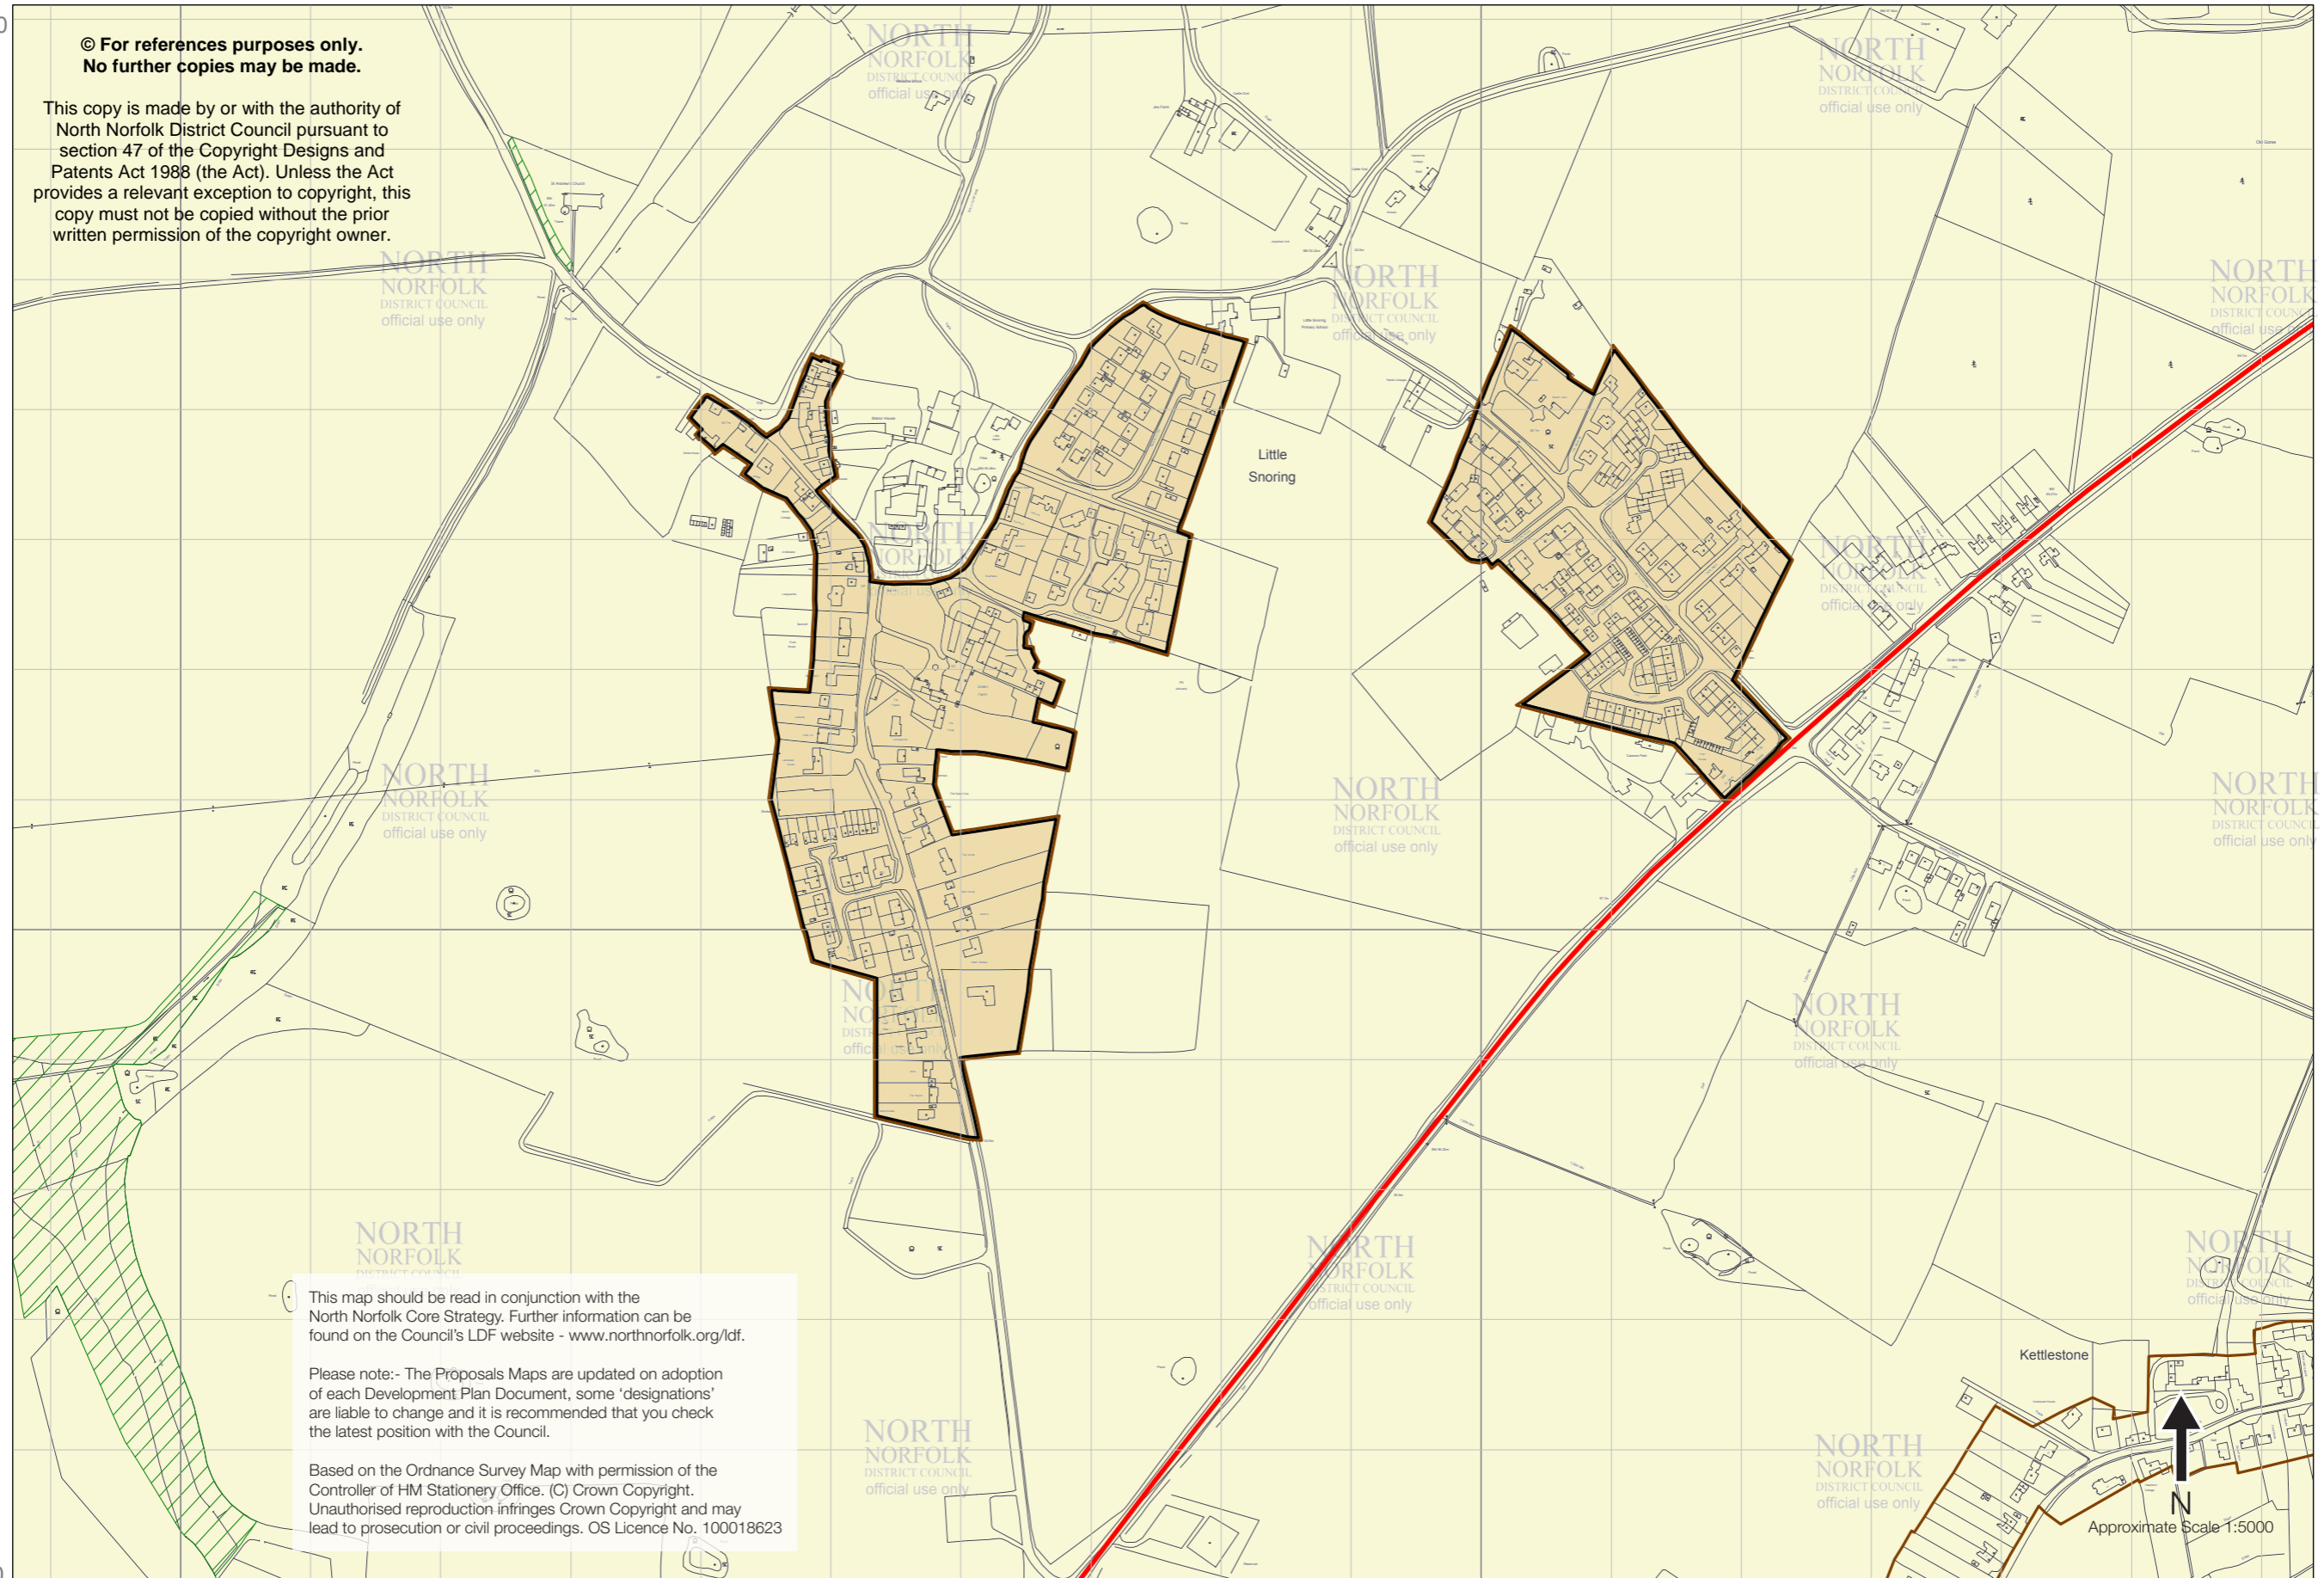

This map should be read in conjunction with the North Norfolk Core Strategy. Further information can be found on the Council's LDF website - [www.northnorfolk.org/ldf](http://www.northnorfolk.org/ldf).

Please note:- The Proposals Maps are updated on adoption of each Development Plan Document, some 'designations' are liable to change and it is recommended that you check the latest position with the Council.

Based on the Ordnance Survey Map with permission of the Controller of HM Stationery Office. (C) Crown Copyright. Unauthorised reproduction infringes Crown Copyright and may lead to prosecution or civil proceedings. OS Licence No. 100018623