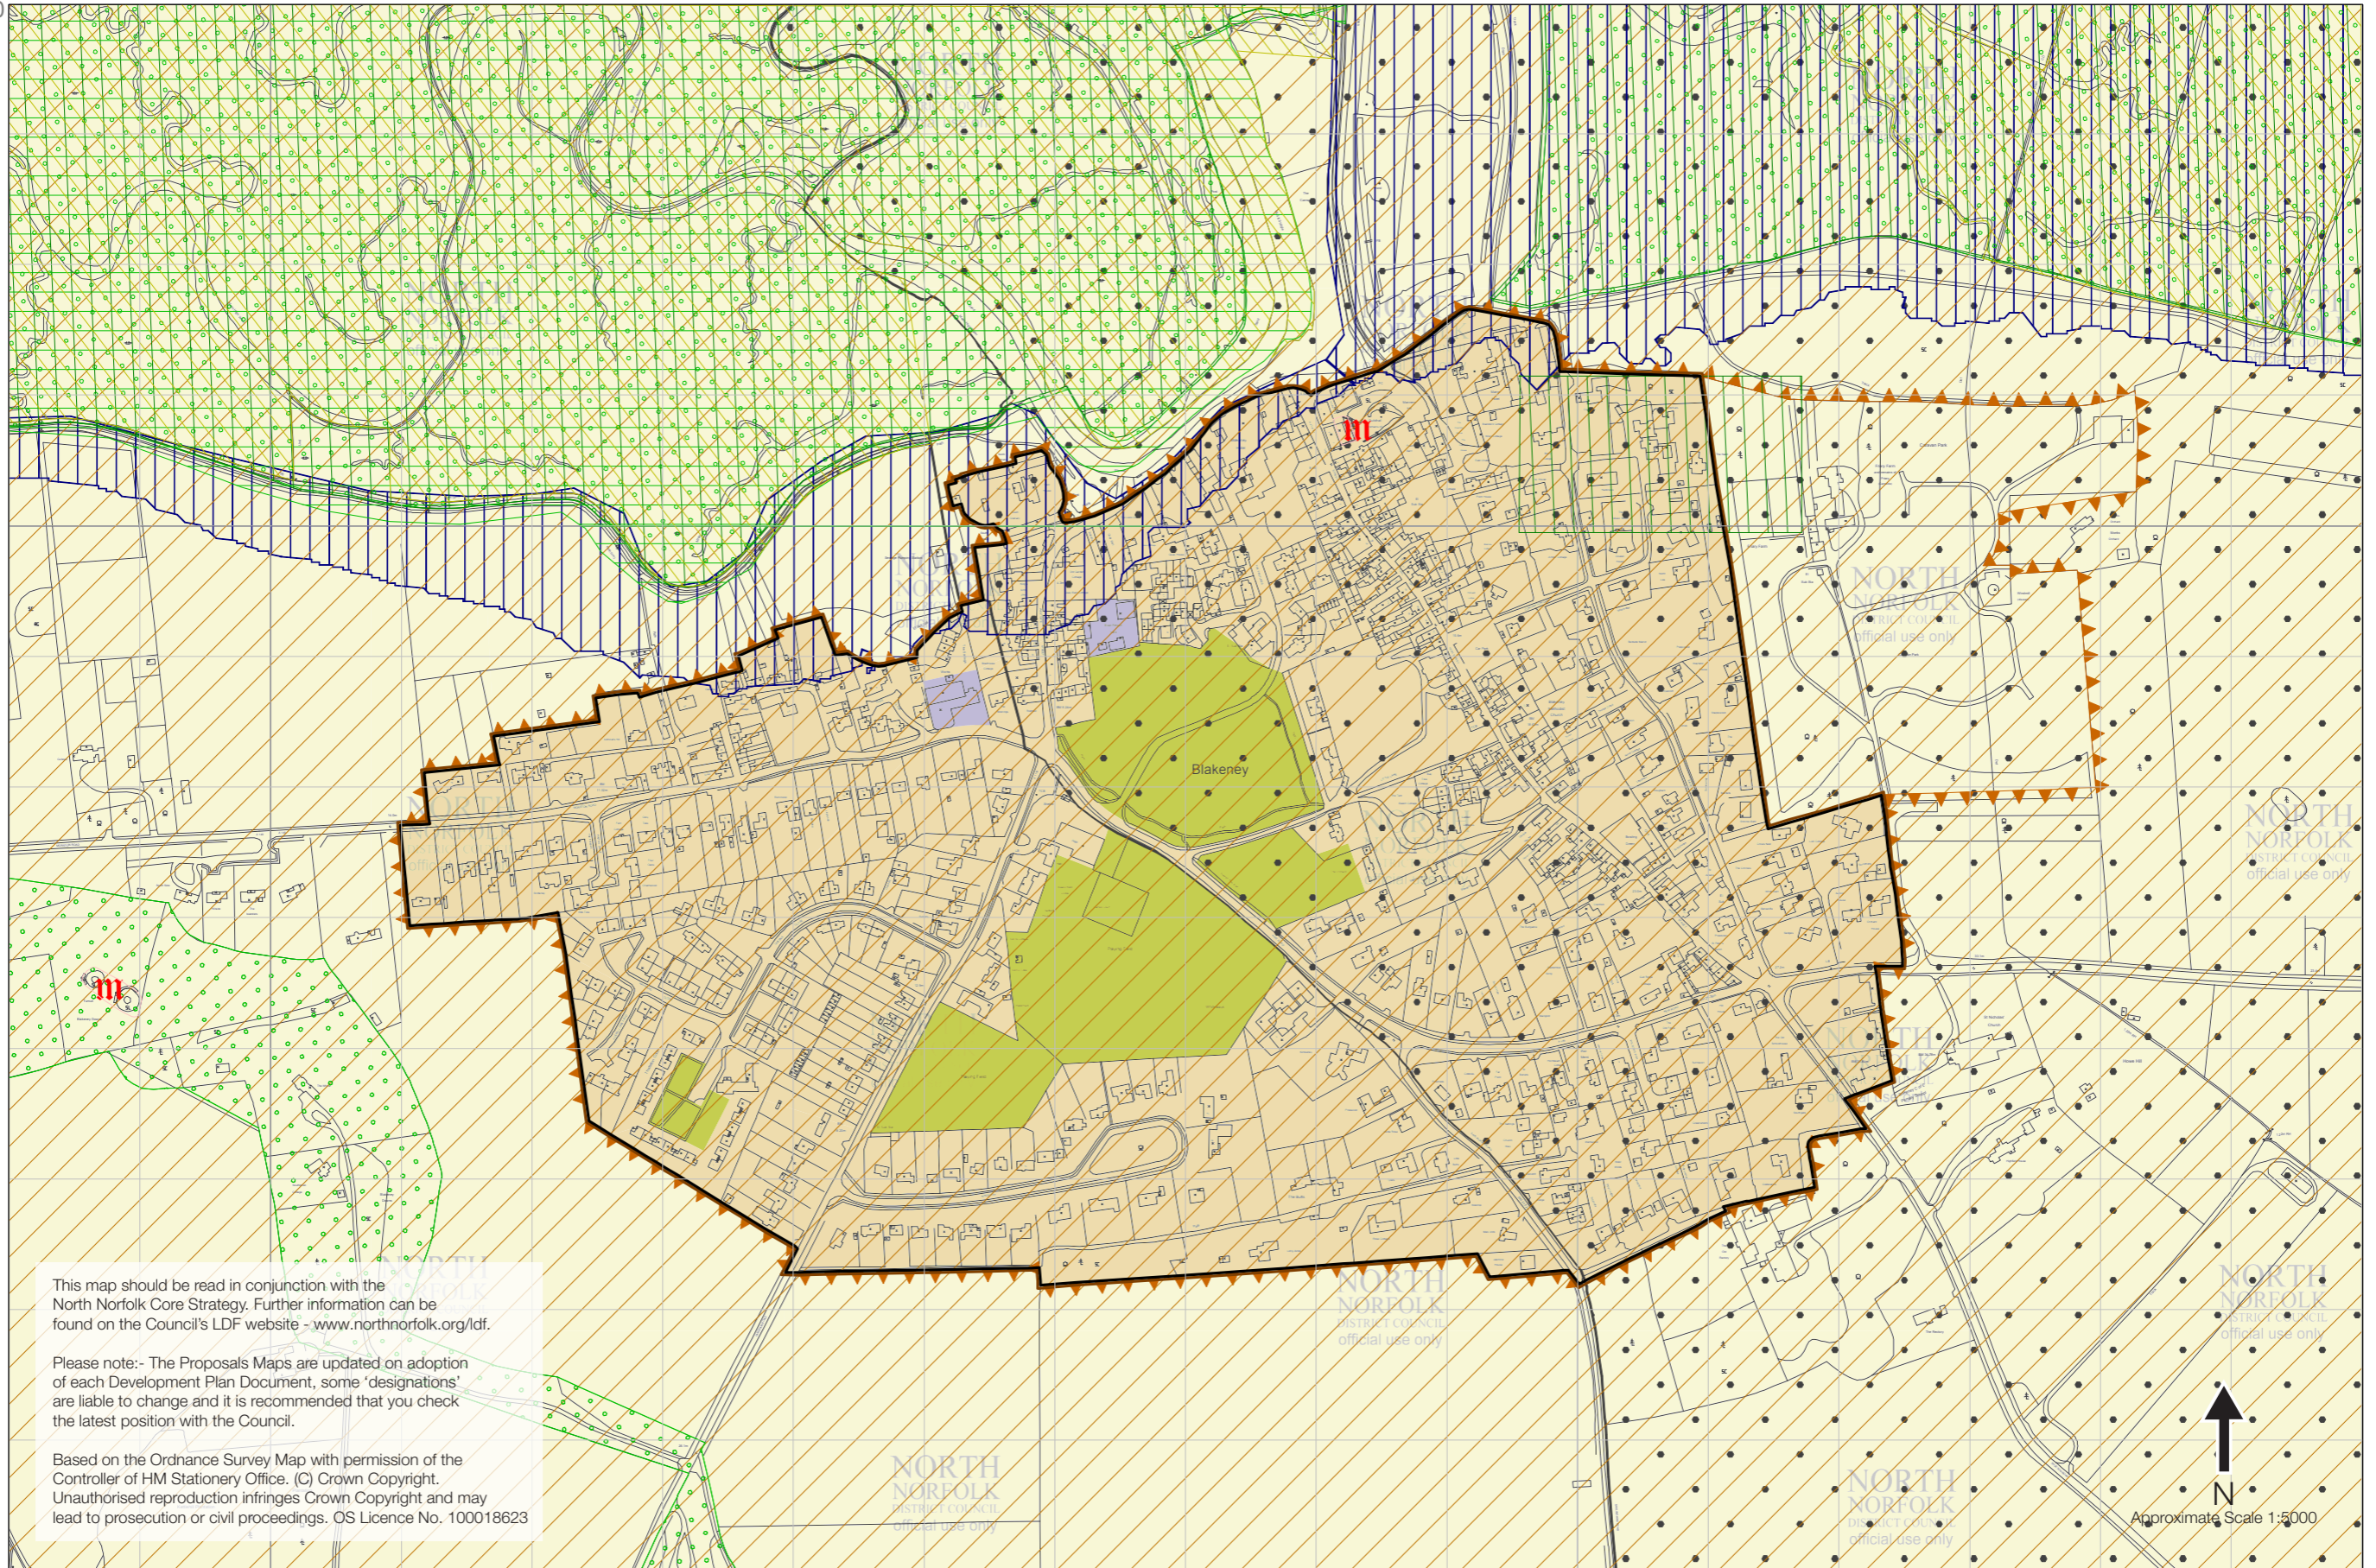

PROPOSALS MAPS  
Proposal Map No. 13 of 24  
Blakeney

344400

This map should be read in conjunction with the North Norfolk Core Strategy. Further information can be found on the Council's LDF website - [www.northnorfolk.org/ldf](http://www.northnorfolk.org/ldf).

Please note:- The Proposals Maps are updated on adoption of each Development Plan Document, some 'designations' are liable to change and it is recommended that you check the latest position with the Council.

Based on the Ordnance Survey Map with permission of the Controller of HM Stationery Office. (C) Crown Copyright. Unauthorised reproduction infringes Crown Copyright and may lead to prosecution or civil proceedings. OS Licence No. 100018623