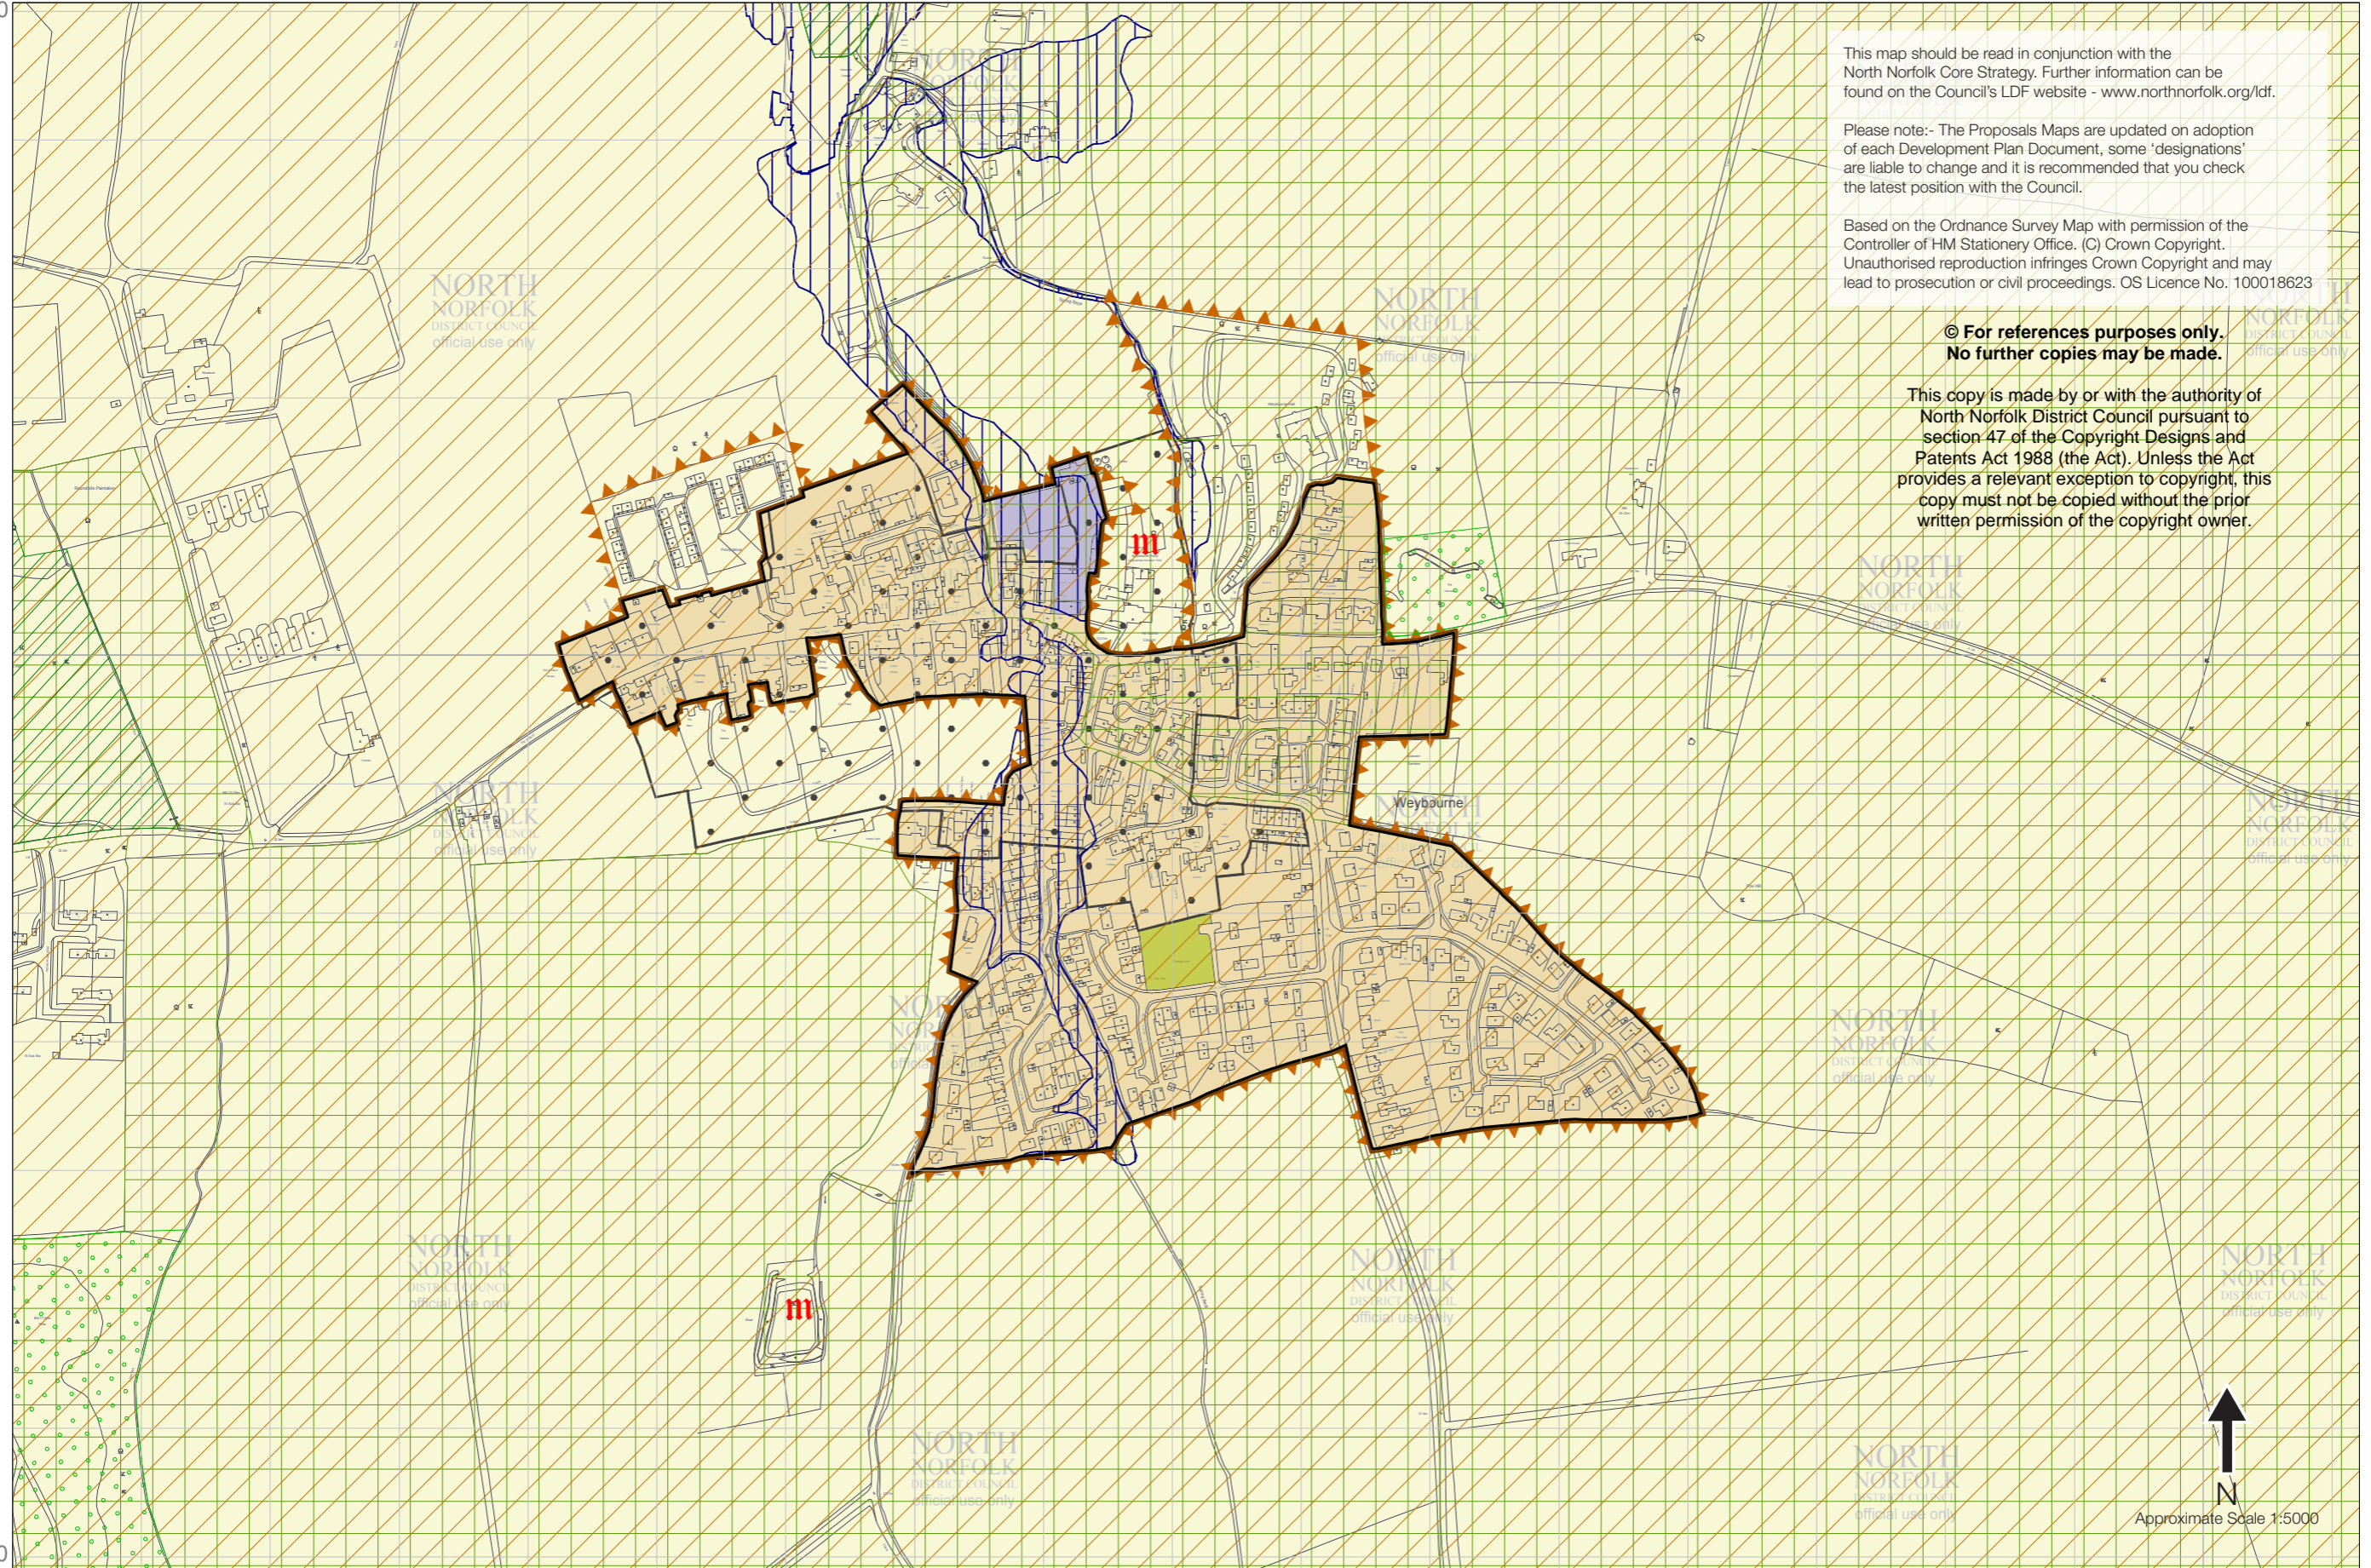

PROPOSALS MAPS

Proposal Map No. 14 of 24

Weybourne

343500

This map should be read in conjunction with the North Norfolk Core Strategy. Further information can be found on the Council's LDF website - www.northnorfolk.org/ldf.

Please note:- The Proposals Maps are updated on adoption of each Development Plan Document, some 'designations' are liable to change and it is recommended that you check the latest position with the Council.

Based on the Ordnance Survey Map with permission of the Controller of HM Stationery Office. (C) Crown Copyright. Unauthorised reproduction infringes Crown Copyright and may lead to prosecution or civil proceedings. OS Licence No. 100018623