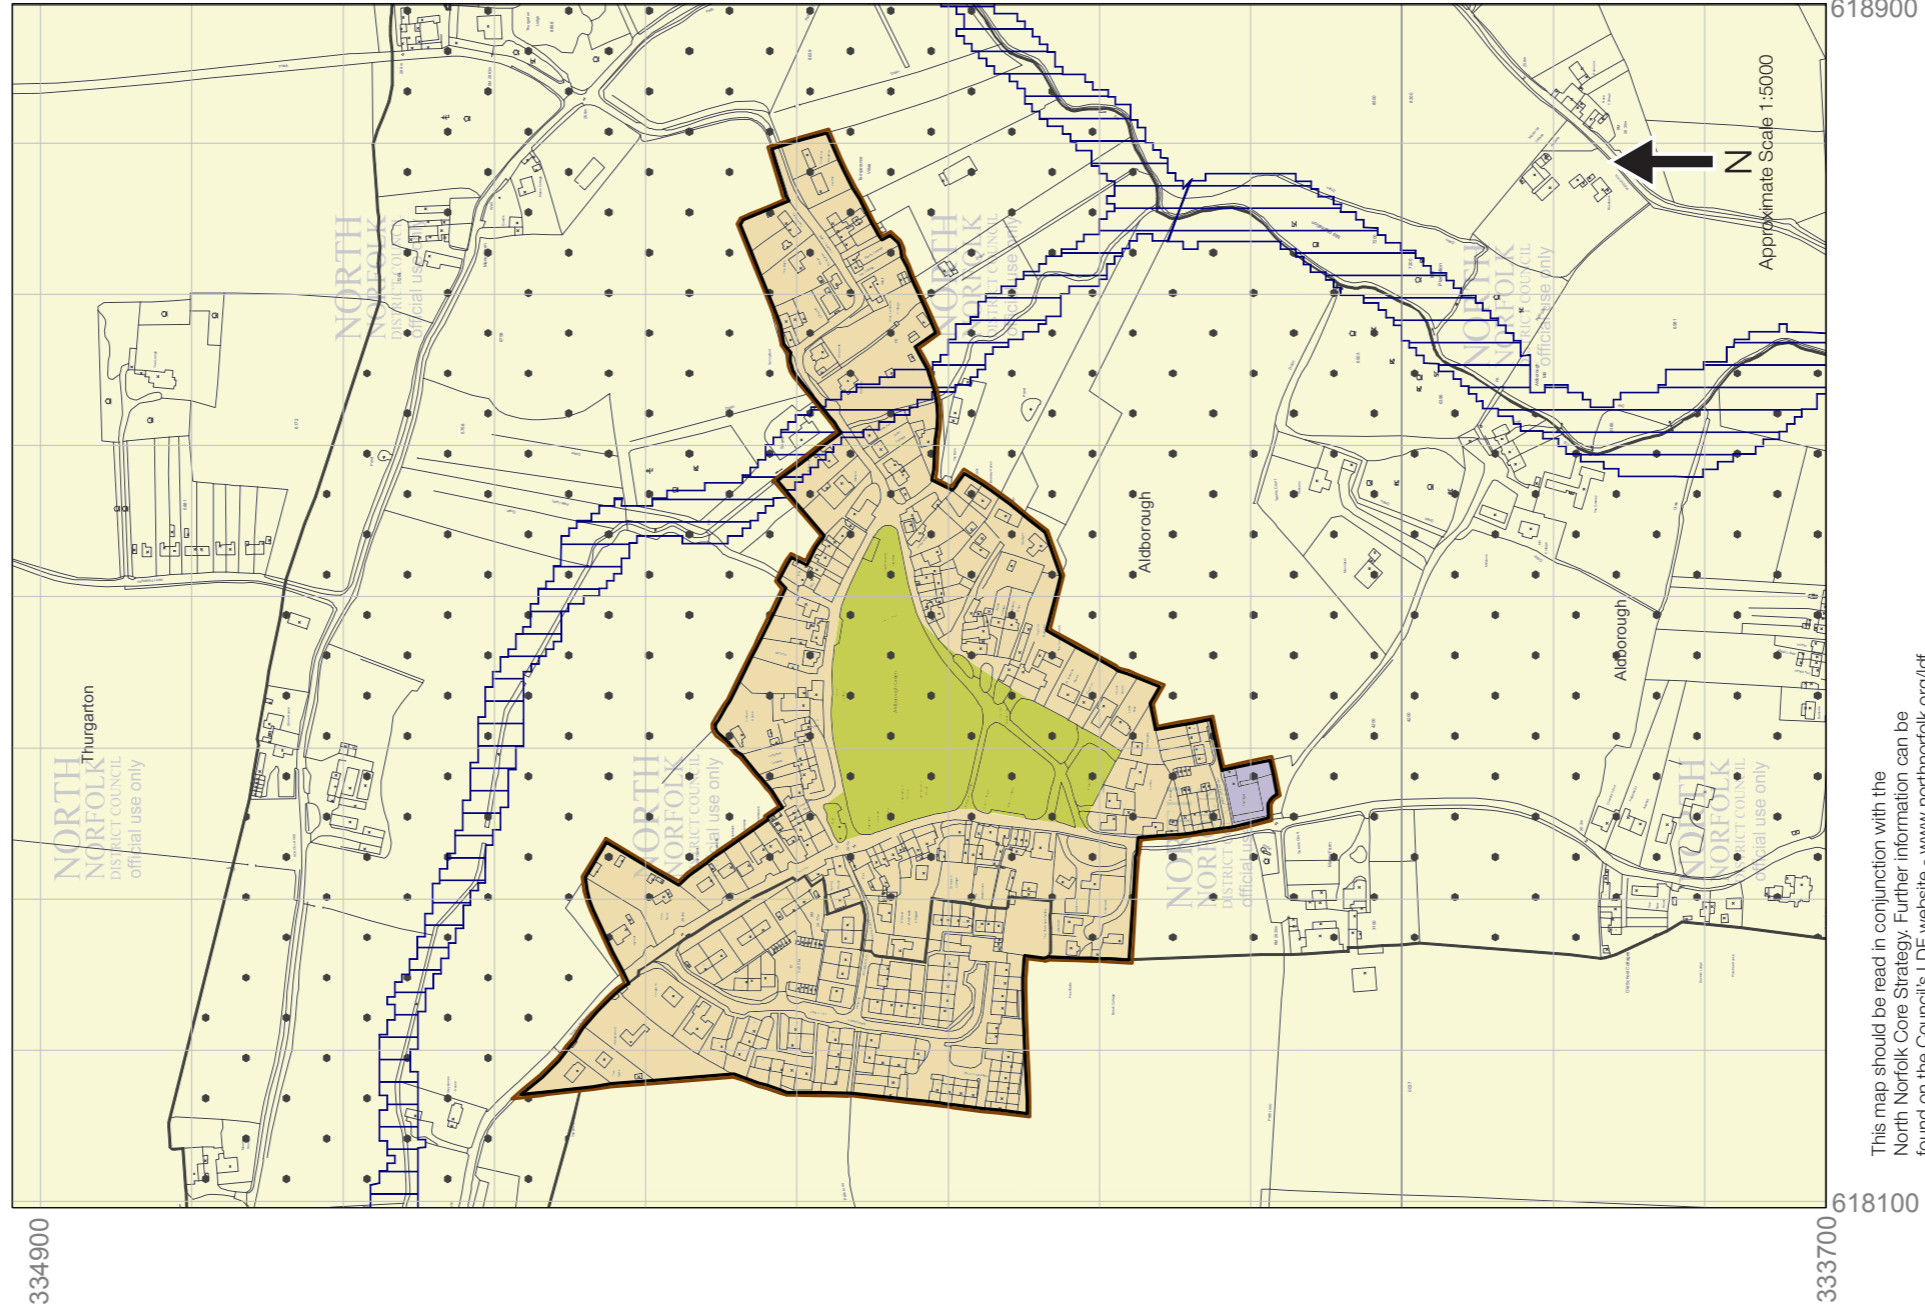

Based on the Ordnance Survey Map with permission of the Controller of HM Stationery Office. (C) Crown Copyright. Unauthorised reproduction infringes Crown Copyright and may lead to prosecution or civil proceedings. OS Licence No. 100018623

329600

610500

612300

PROPOSALS MAPS

Proposal Map No. 16 of 24 Aldborough

This map should be read in conjunction with the North Norfolk Core Strategy. Further information can be found on the Council's LDF website - www.northnorfolk.org/ldf.

Please note: - The Proposals Maps are updated on adoption of each Development Plan Document, some 'designations' are liable to change and it is recommended that you check the latest position with the Council.