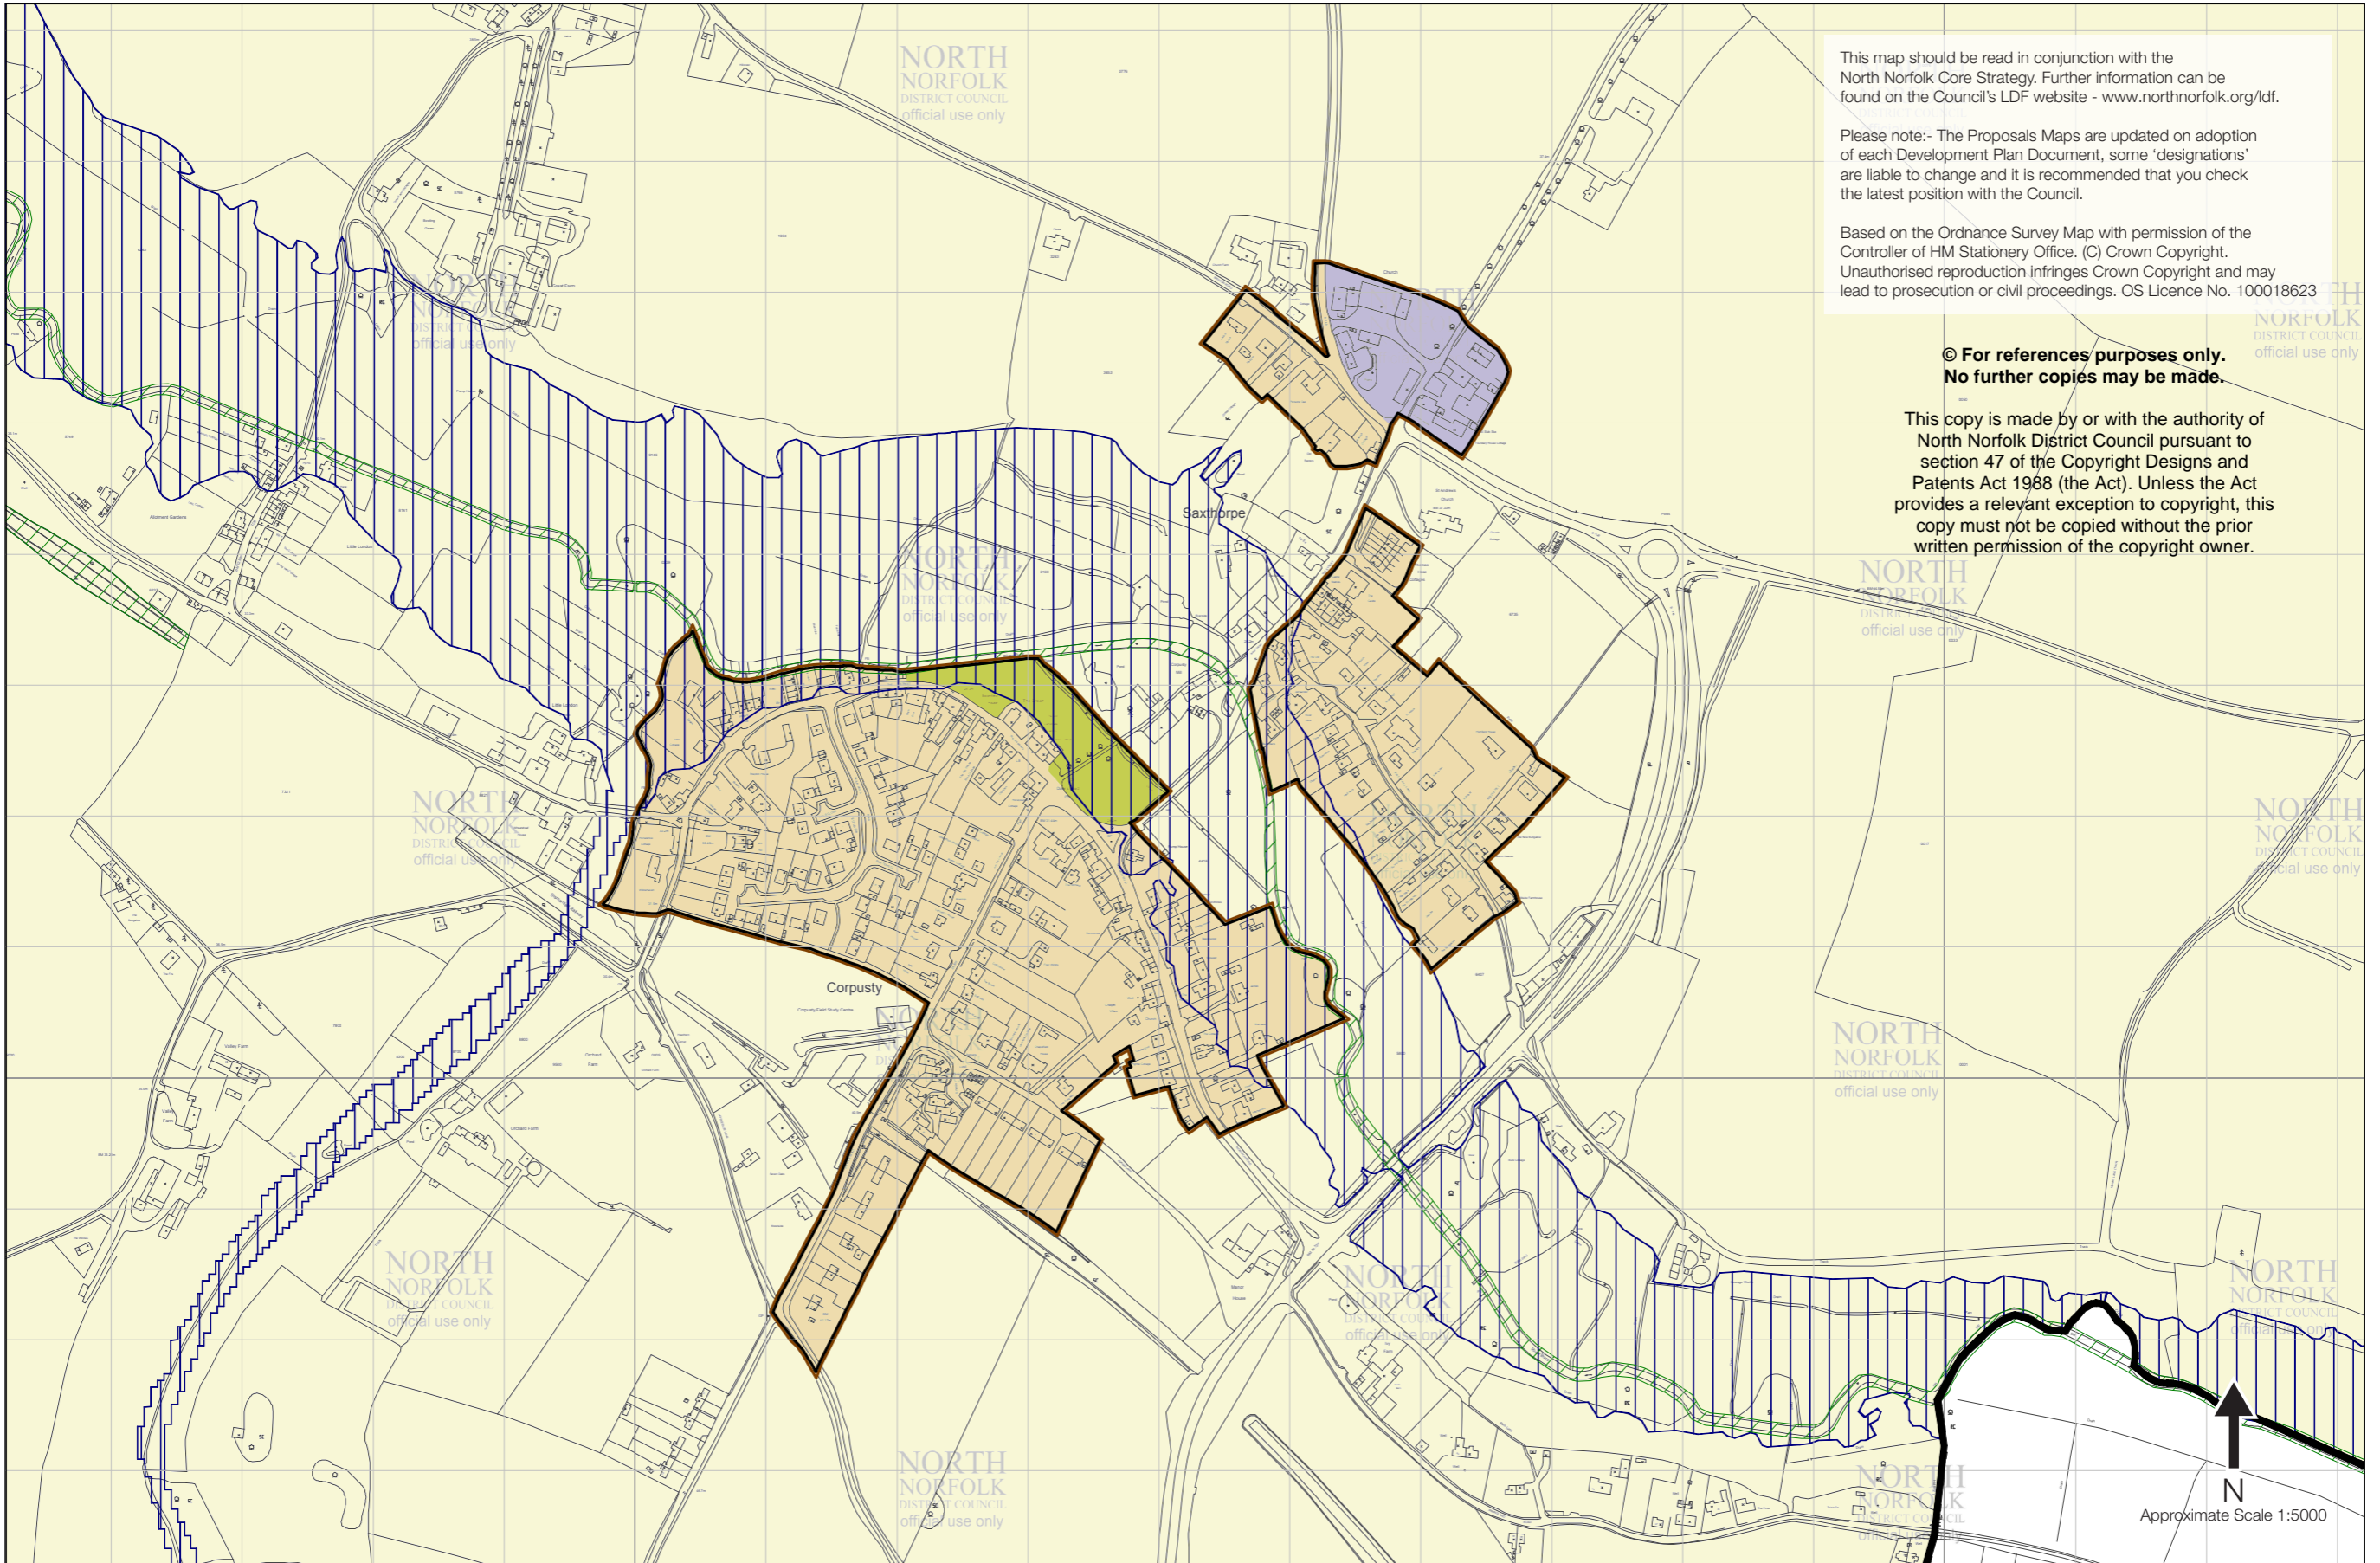

PROPOSALS MAPS
Proposal Map No. 15 of 24
Corpusty/Saxthorpe

330800

This map should be read in conjunction with the North Norfolk Core Strategy. Further information can be found on the Council's LDF website - www.northnorfolk.org/ldf.

Please note:- The Proposals Maps are updated on adoption of each Development Plan Document, some 'designations' are liable to change and it is recommended that you check the latest position with the Council.

Based on the Ordnance Survey Map with permission of the Controller of HM Stationery Office. (C) Crown Copyright. Unauthorised reproduction infringes Crown Copyright and may lead to prosecution or civil proceedings. OS Licence No. 100018623

Please note: - The Proposals Maps are updated on adoption of each Development Plan Document, some 'designations' are liable to change and it is recommended that you check the latest position with the Council.