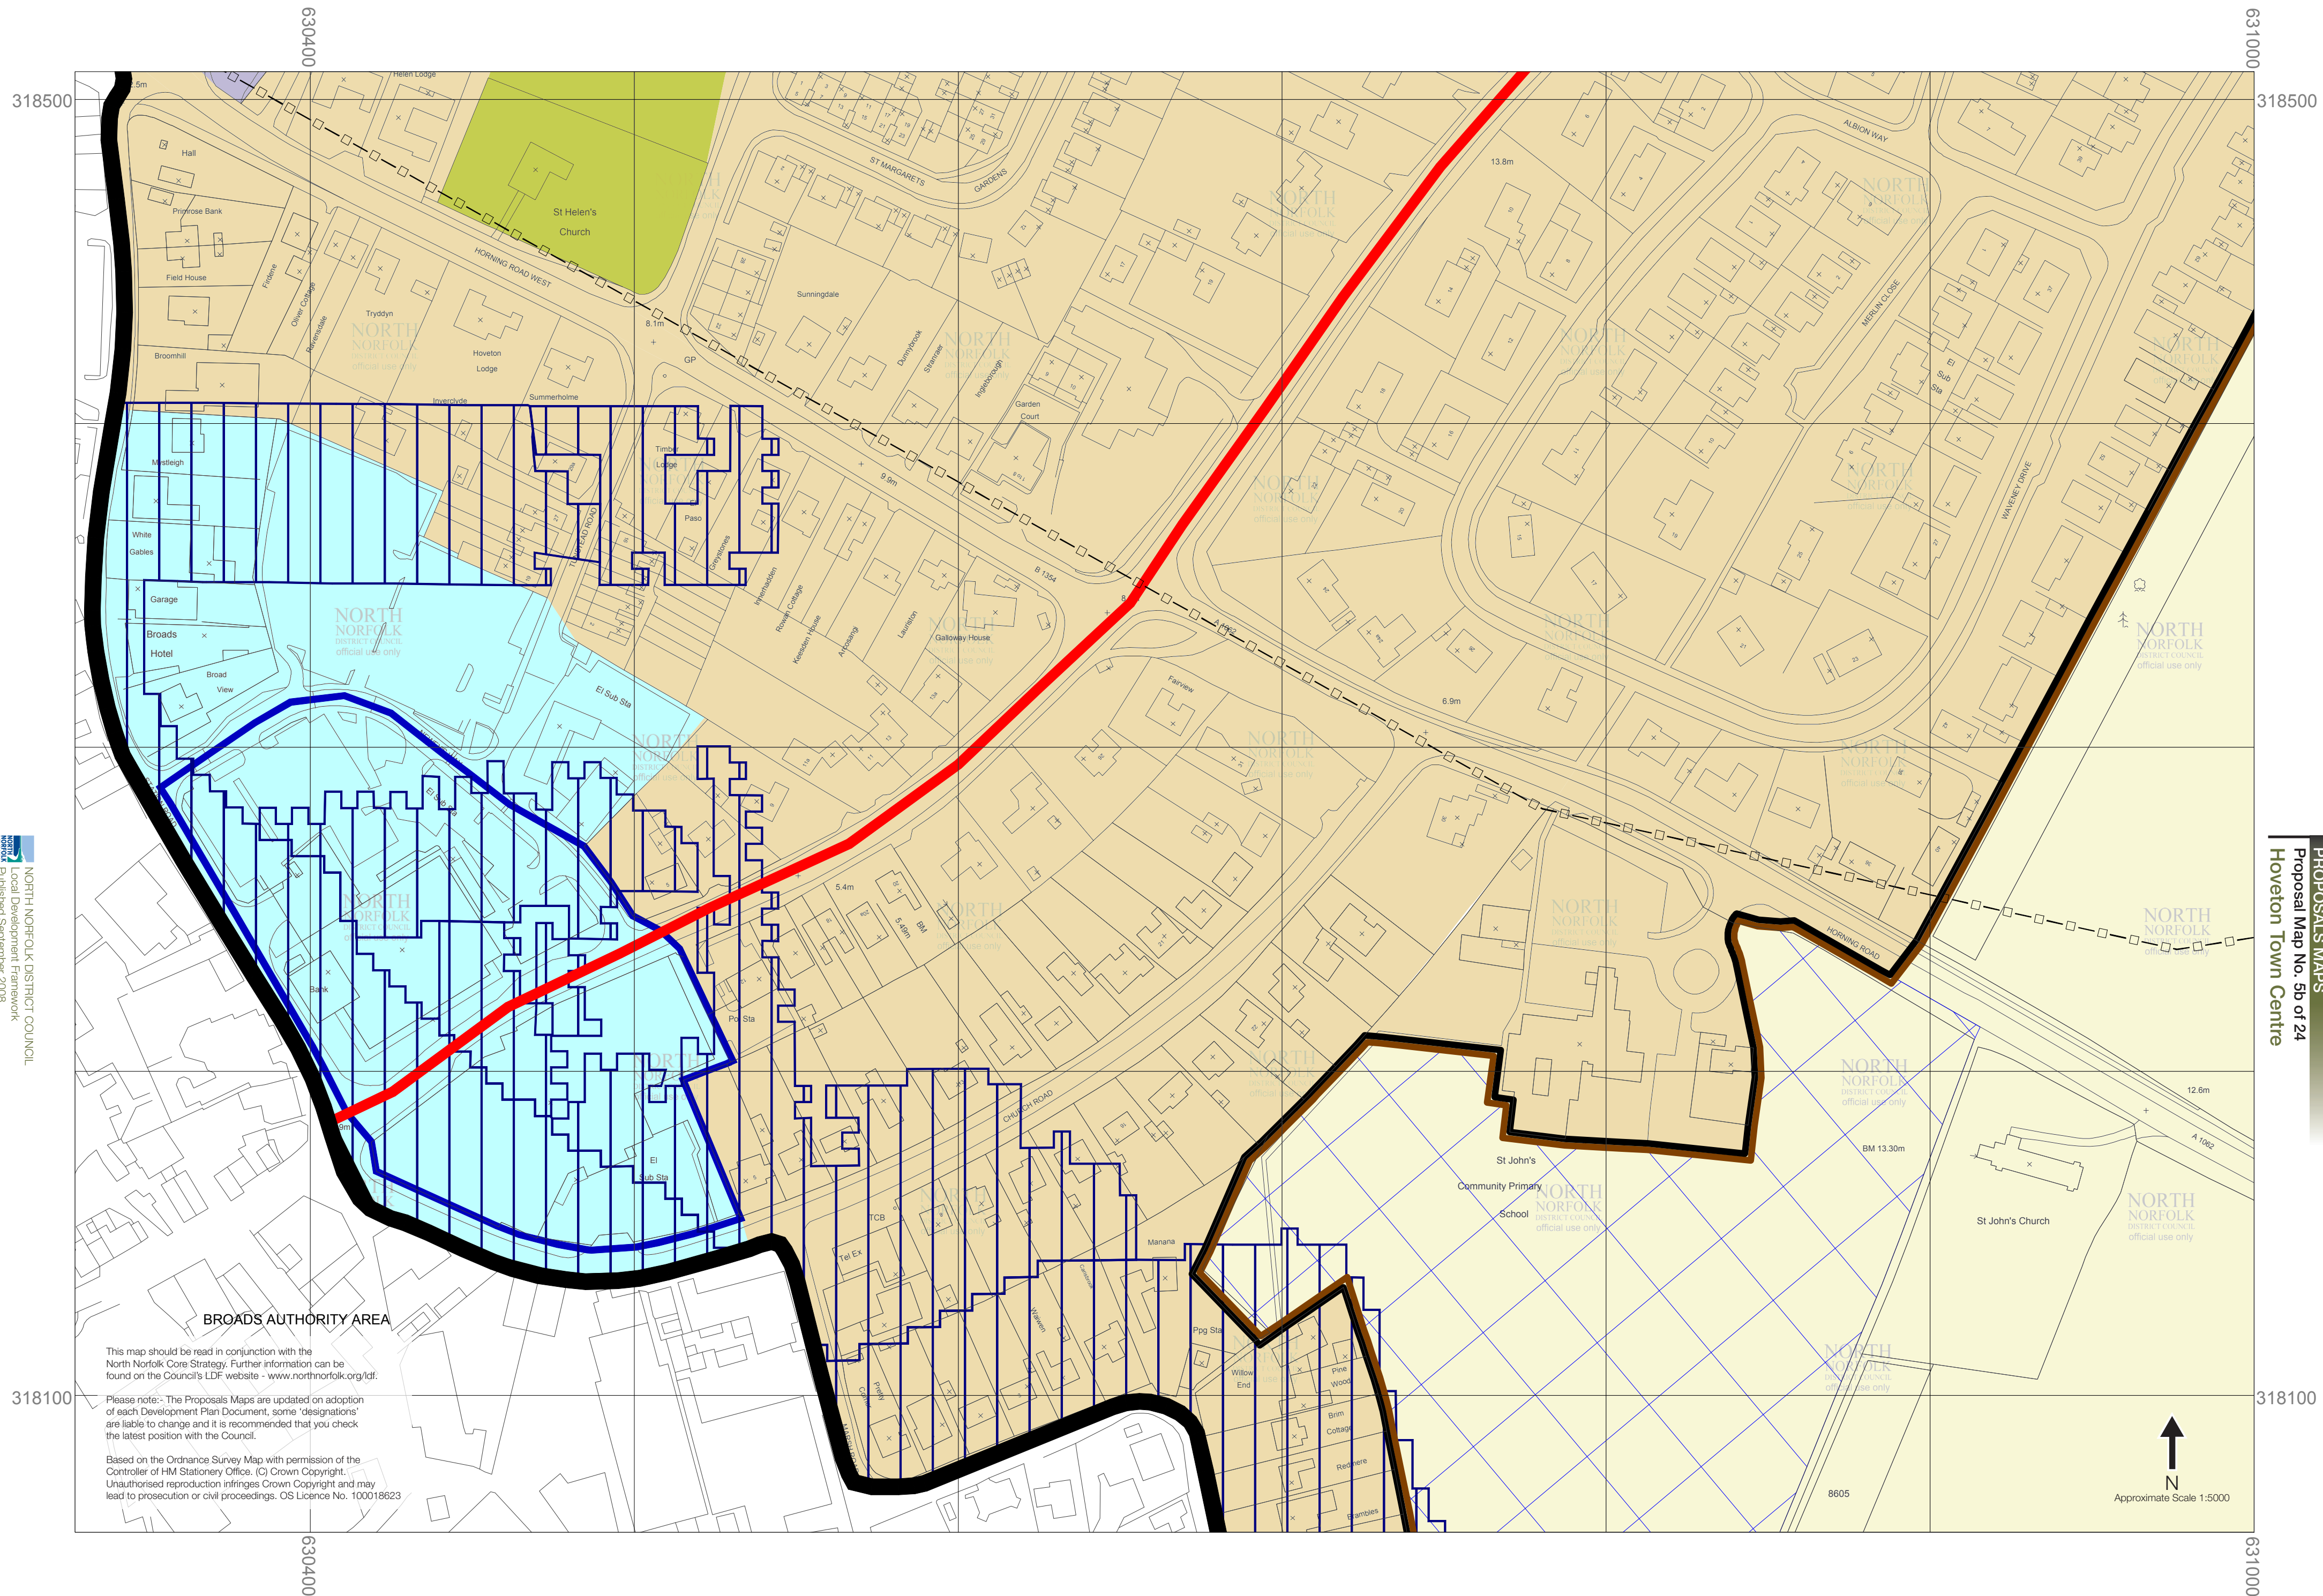

BROADS AUTHORITY AREA

This map should be read in conjunction with the North Norfolk Core Strategy. Further information can be found on the Council's LDF website - www.northernorfolk.org/ldf.