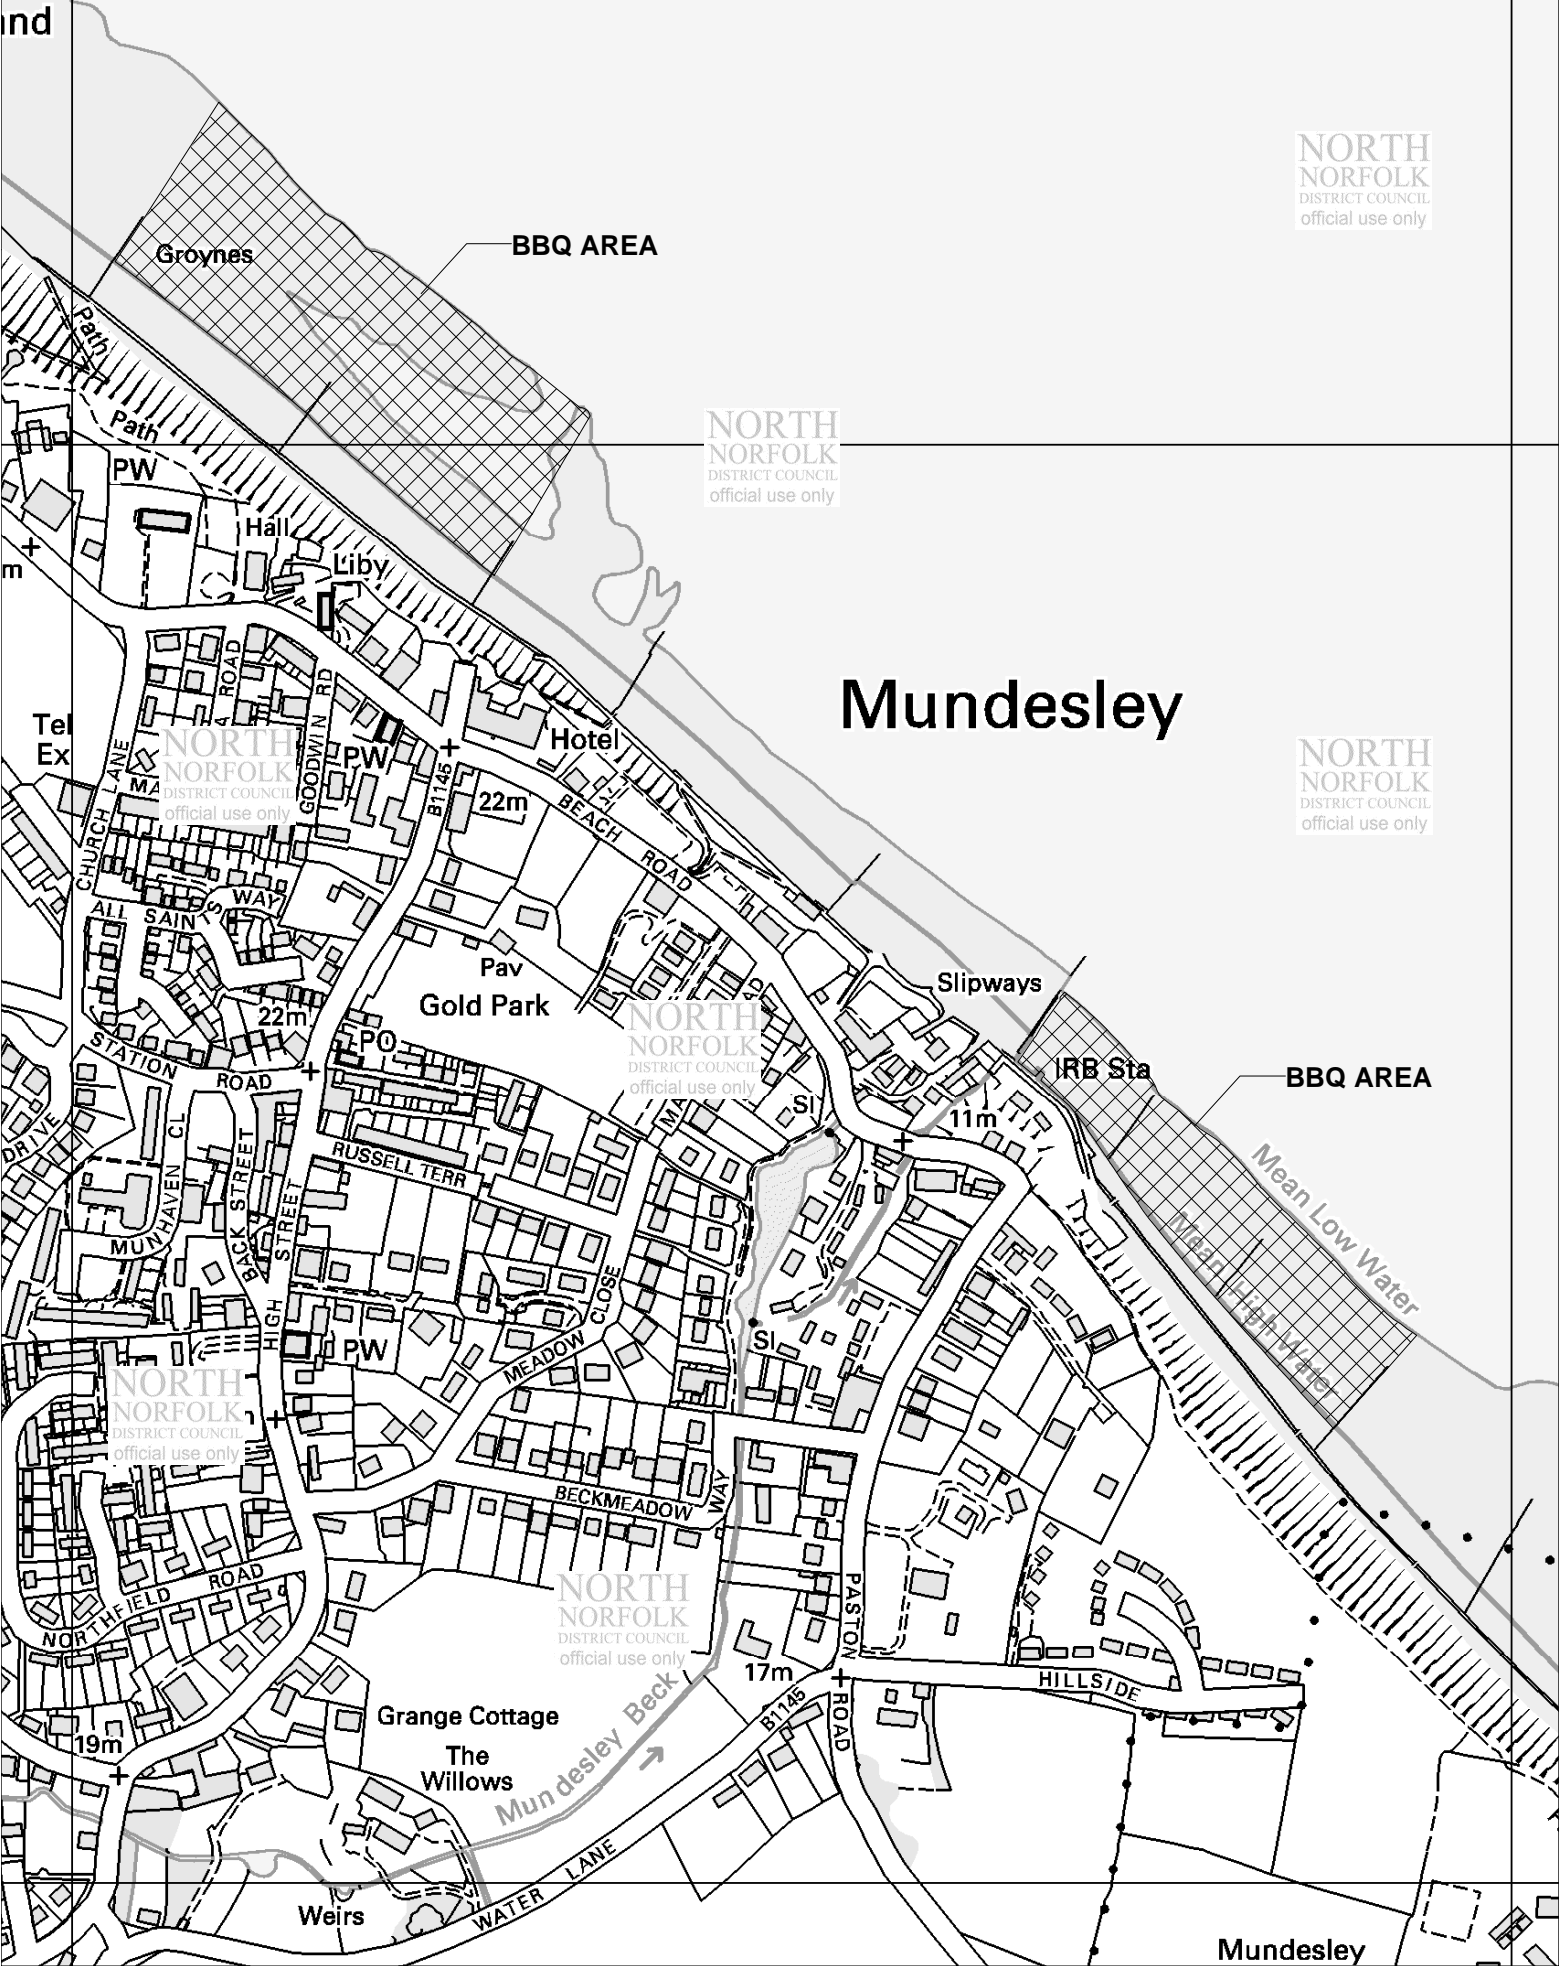

Mundesley

MUNDESLEY DESIGNATED BBQ AREA

N NOT TO SCALE

This map is based upon Ordnance Survey material with the permission of Ordnance Survey on behalf of the Controller of Her Majesty's Stationery Office © Crown Copyright. Unauthorised reproduction infringes Crown Copyright and may lead to prosecution or civil proceedings. (100018623) (2009)