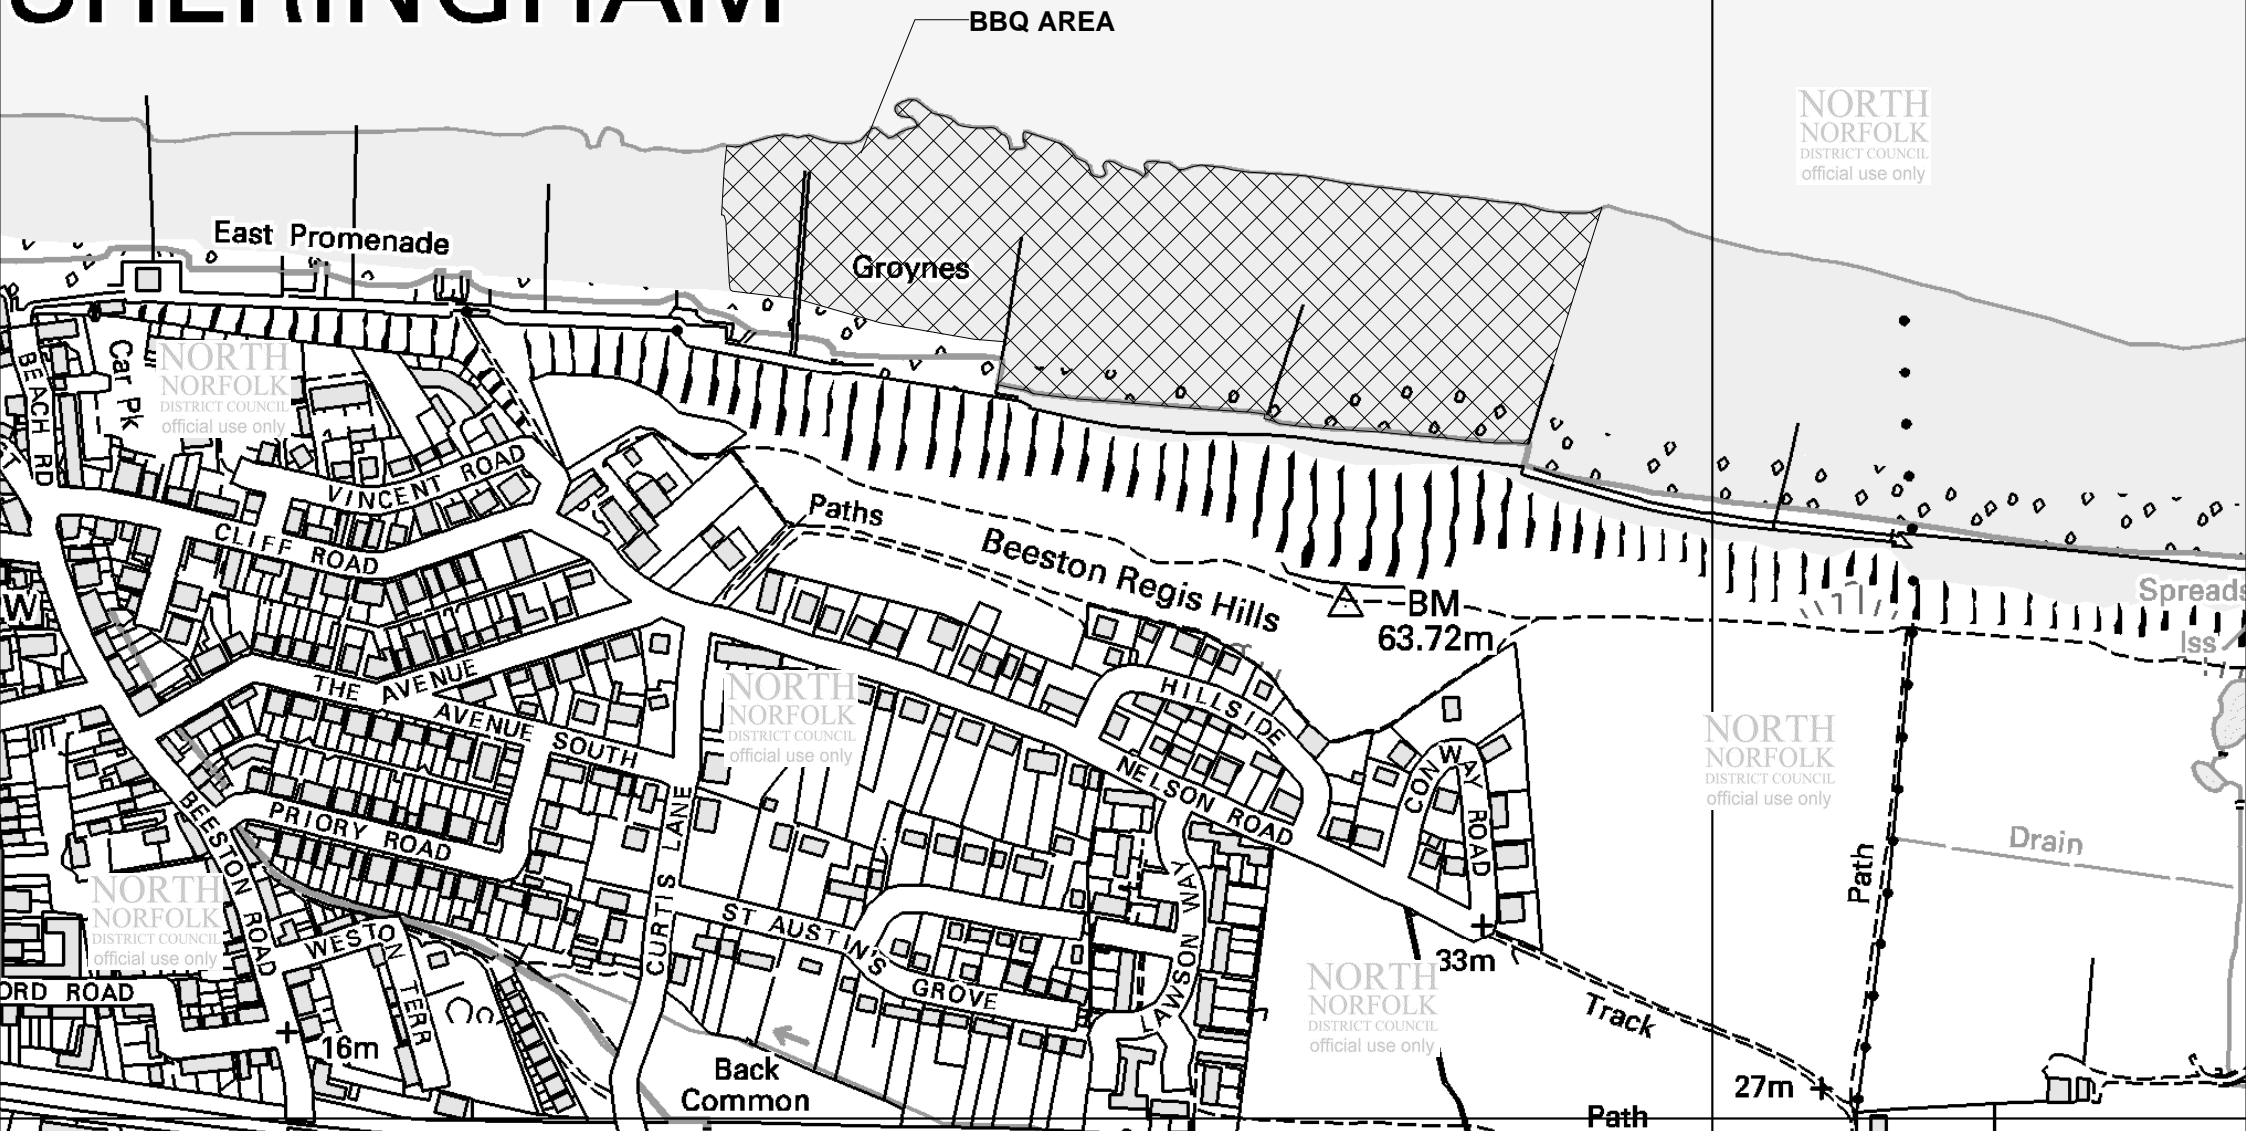

SHERINGHAM

NORTH
NORFOLK
DISTRICT COUNCIL
official use only

NORTH
NORFOLK
DISTRICT COUNCIL
official use only

NORTH
NORFOLK
DISTRICT COUNCIL
official use only

SHERINGHAM - EAST DESIGNATED BBQ AREA

N NOT TO SCALE