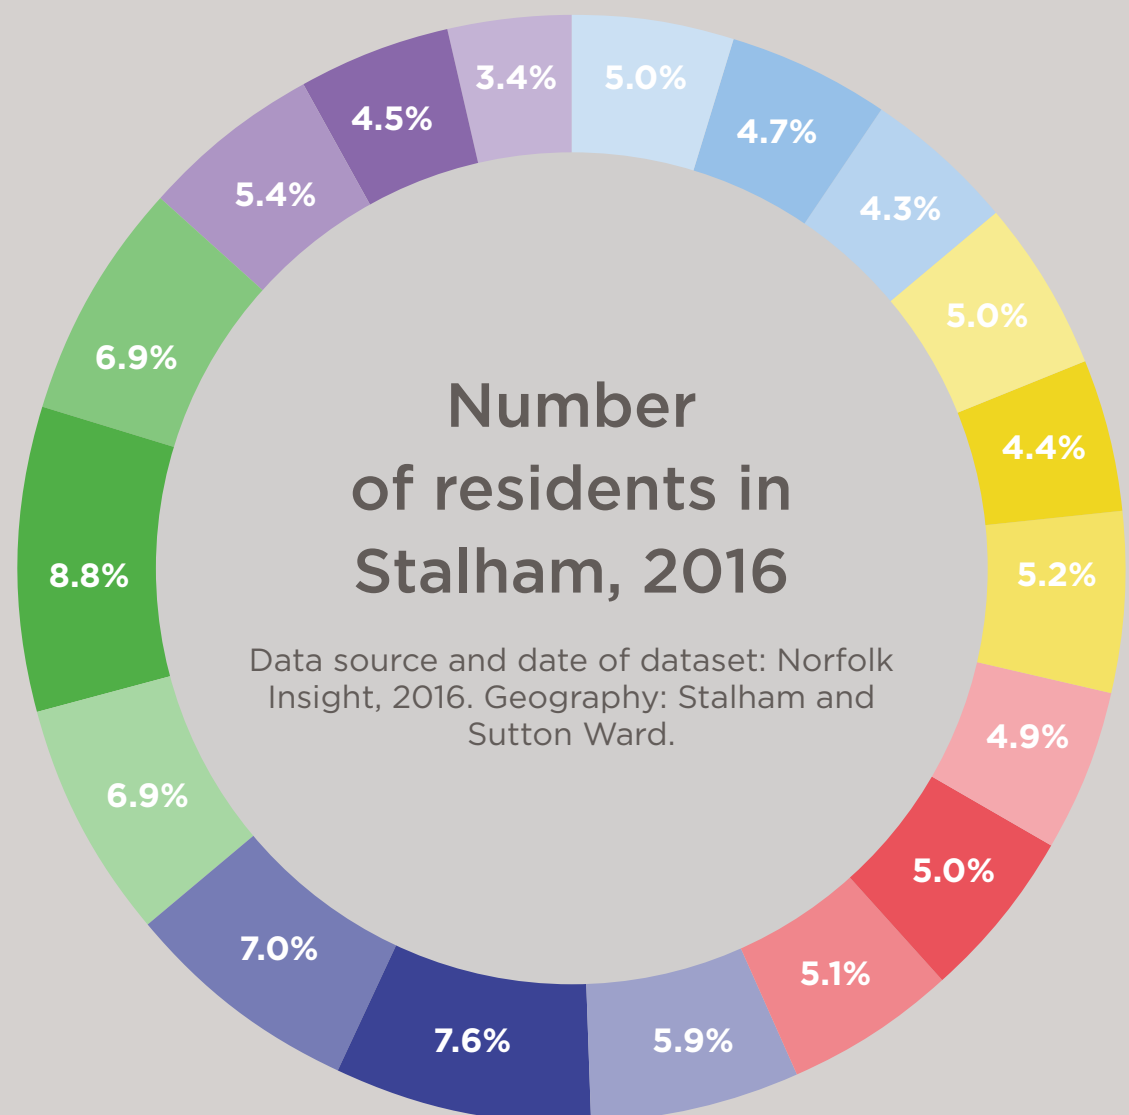

## 48.0% of employees in Stalham are part time, 2016

Data source and date of dataset: Nomis, 2016. Geography: Stalham and Sutton Ward.

Data source and date of dataset: Norfolk Insight, 2016. Geography: Stalham and Sutton Ward.