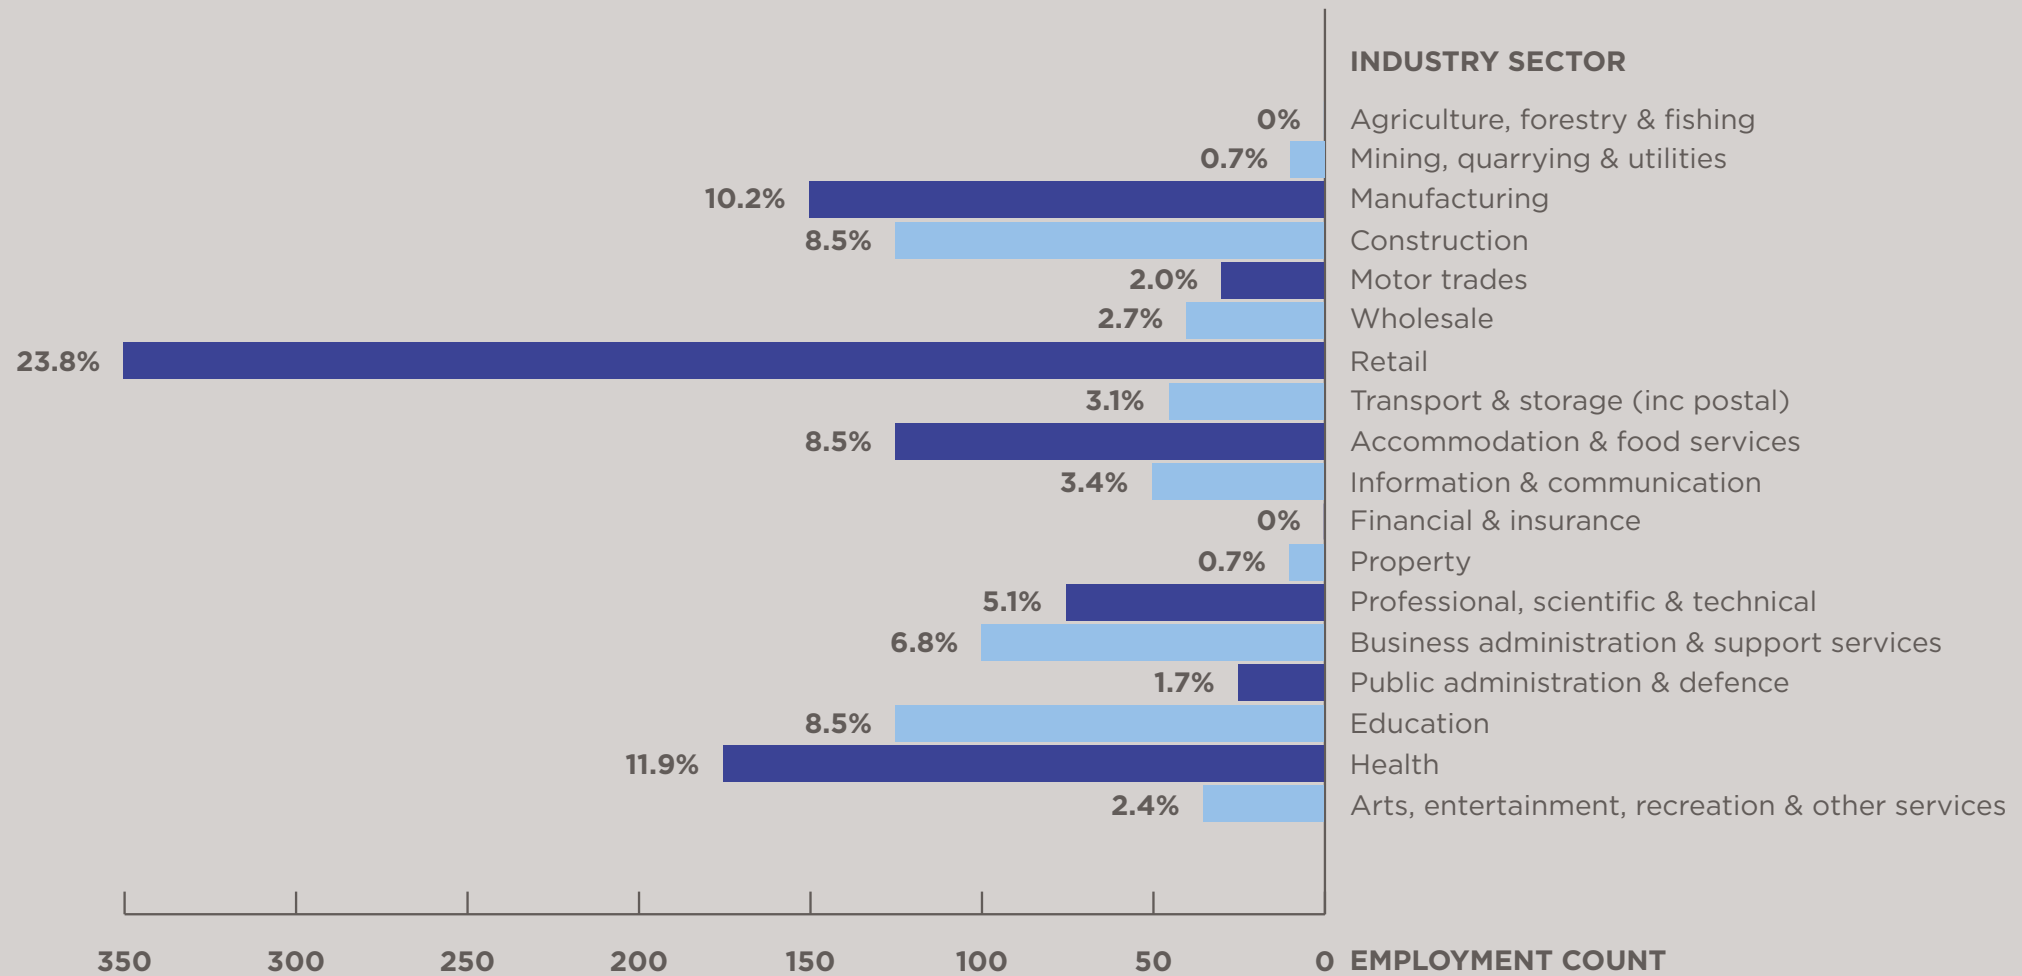

## Number of people in employment in Stalham, 2016

Total for all sectors in Stalham 1470.

Data source and date of dataset: Nomis, 2016. Geography: Stalham and Sutton Ward.